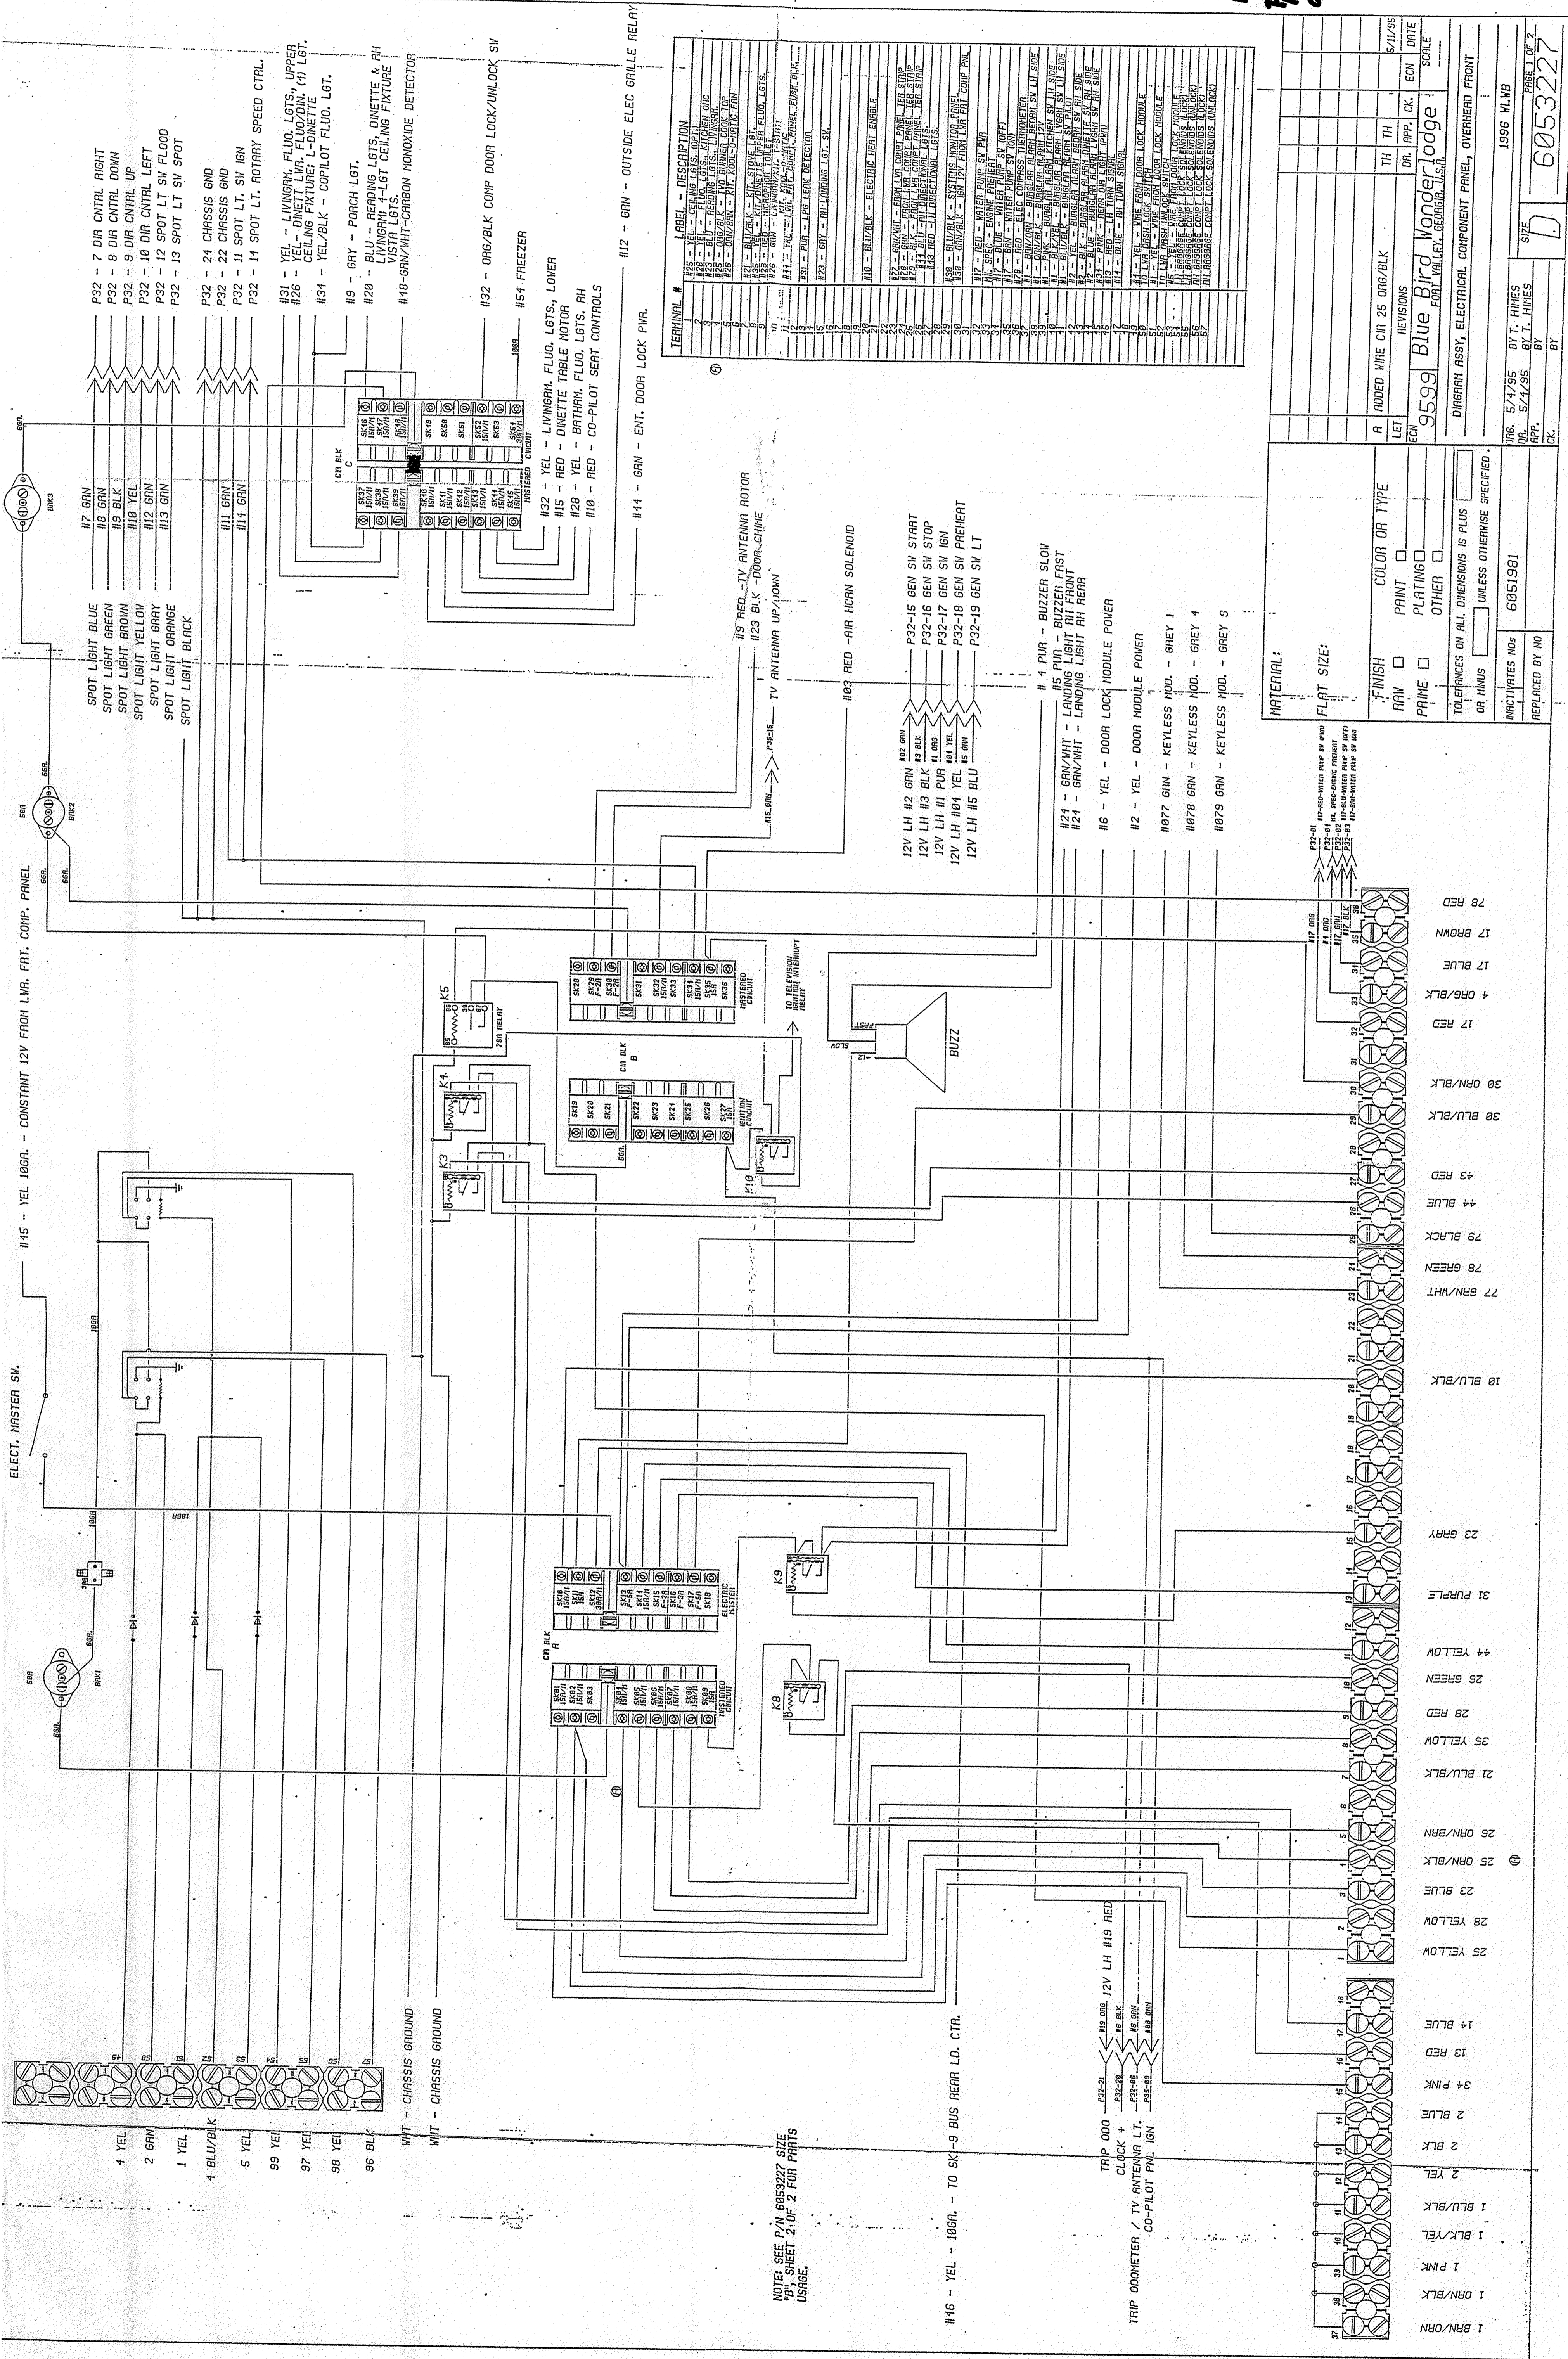

Updated by  
7906088652  
dated 10/18/96

TERMINAL	DESCRIPTION
1	12V LHM #2 GRN - DOOR LOCK PWR
2	12V LHM #3 GRN - DOOR LOCK PWR
3	12V LHM #4 GRN - DOOR LOCK PWR
4	12V LHM #5 GRN - DOOR LOCK PWR
5	12V LHM #6 GRN - DOOR LOCK PWR
6	12V LHM #7 GRN - DOOR LOCK PWR
7	12V LHM #8 GRN - DOOR LOCK PWR
8	12V LHM #9 GRN - DOOR LOCK PWR
9	12V LHM #10 GRN - DOOR LOCK PWR
10	12V LHM #11 GRN - DOOR LOCK PWR
11	12V LHM #12 GRN - DOOR LOCK PWR
12	12V LHM #13 GRN - DOOR LOCK PWR
13	12V LHM #14 GRN - DOOR LOCK PWR
14	12V LHM #15 GRN - DOOR LOCK PWR
15	12V LHM #16 GRN - DOOR LOCK PWR
16	12V LHM #17 GRN - DOOR LOCK PWR
17	12V LHM #18 GRN - DOOR LOCK PWR
18	12V LHM #19 GRN - DOOR LOCK PWR
19	12V LHM #20 GRN - DOOR LOCK PWR
20	12V LHM #21 GRN - DOOR LOCK PWR
21	12V LHM #22 GRN - DOOR LOCK PWR
22	12V LHM #23 GRN - DOOR LOCK PWR
23	12V LHM #24 GRN - DOOR LOCK PWR
24	12V LHM #25 GRN - DOOR LOCK PWR
25	12V LHM #26 GRN - DOOR LOCK PWR

COLOR OR TYPE

TELEPHONES ON ALL DIMENSIONS IS PLUS  
ON HINDS - UNLESS OTHERWISE SPECIFIED

6051981

100V. - TO SK-9 BUS REAR LD. CTRL.  
100V. - TO SK-9 BUS REAR LD. CTRL.  
100V. - TO SK-9 BUS REAR LD. CTRL.