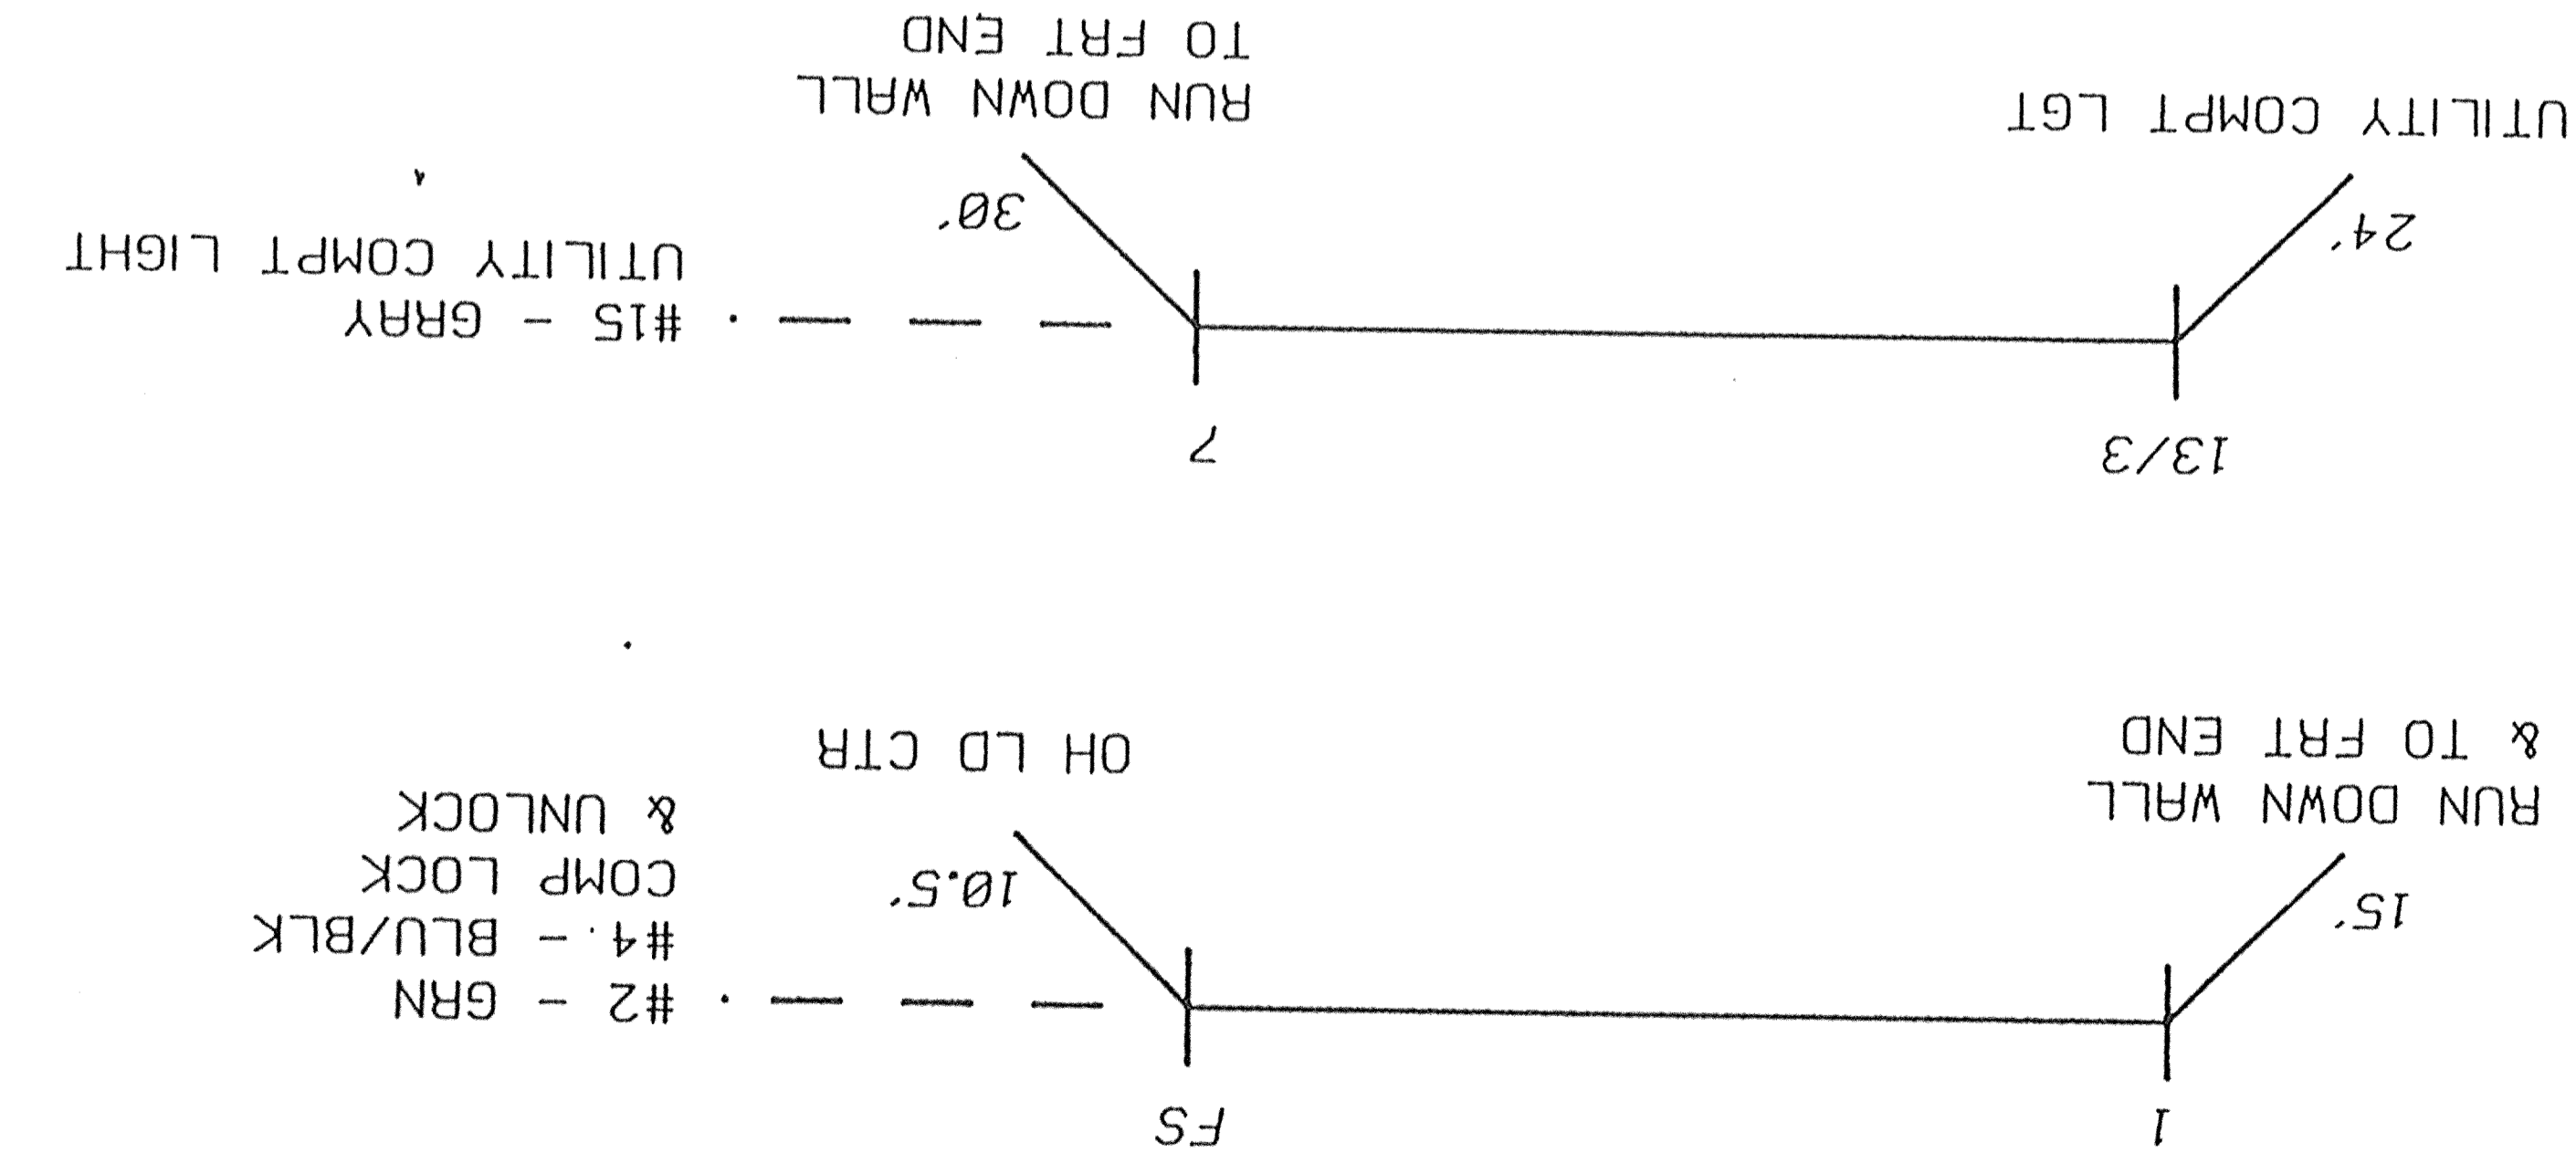

NOTE: ALL WIRES ARE 14GA UNLESS OTHERWISE SPECIFIED

ECH.		SCALE	
Blue Bird Wanderlodge		FORT VALLEY, GEORGIA, U.S.A.	
HARNES, WIRING, 12VDC, LH		1995 WLWB 40 FT.	
DR. 11/28/94 BY T. USSERY		SHT. 11 OF 14	
APP. 10/15/94 BY [Signature]		SIZE B	
CC.		6049092	
INACTIVATES NOS	6042980	LET	REVISIONS
REPLACED BY NOS		DR	APP
		CK	ECH
		DATE	