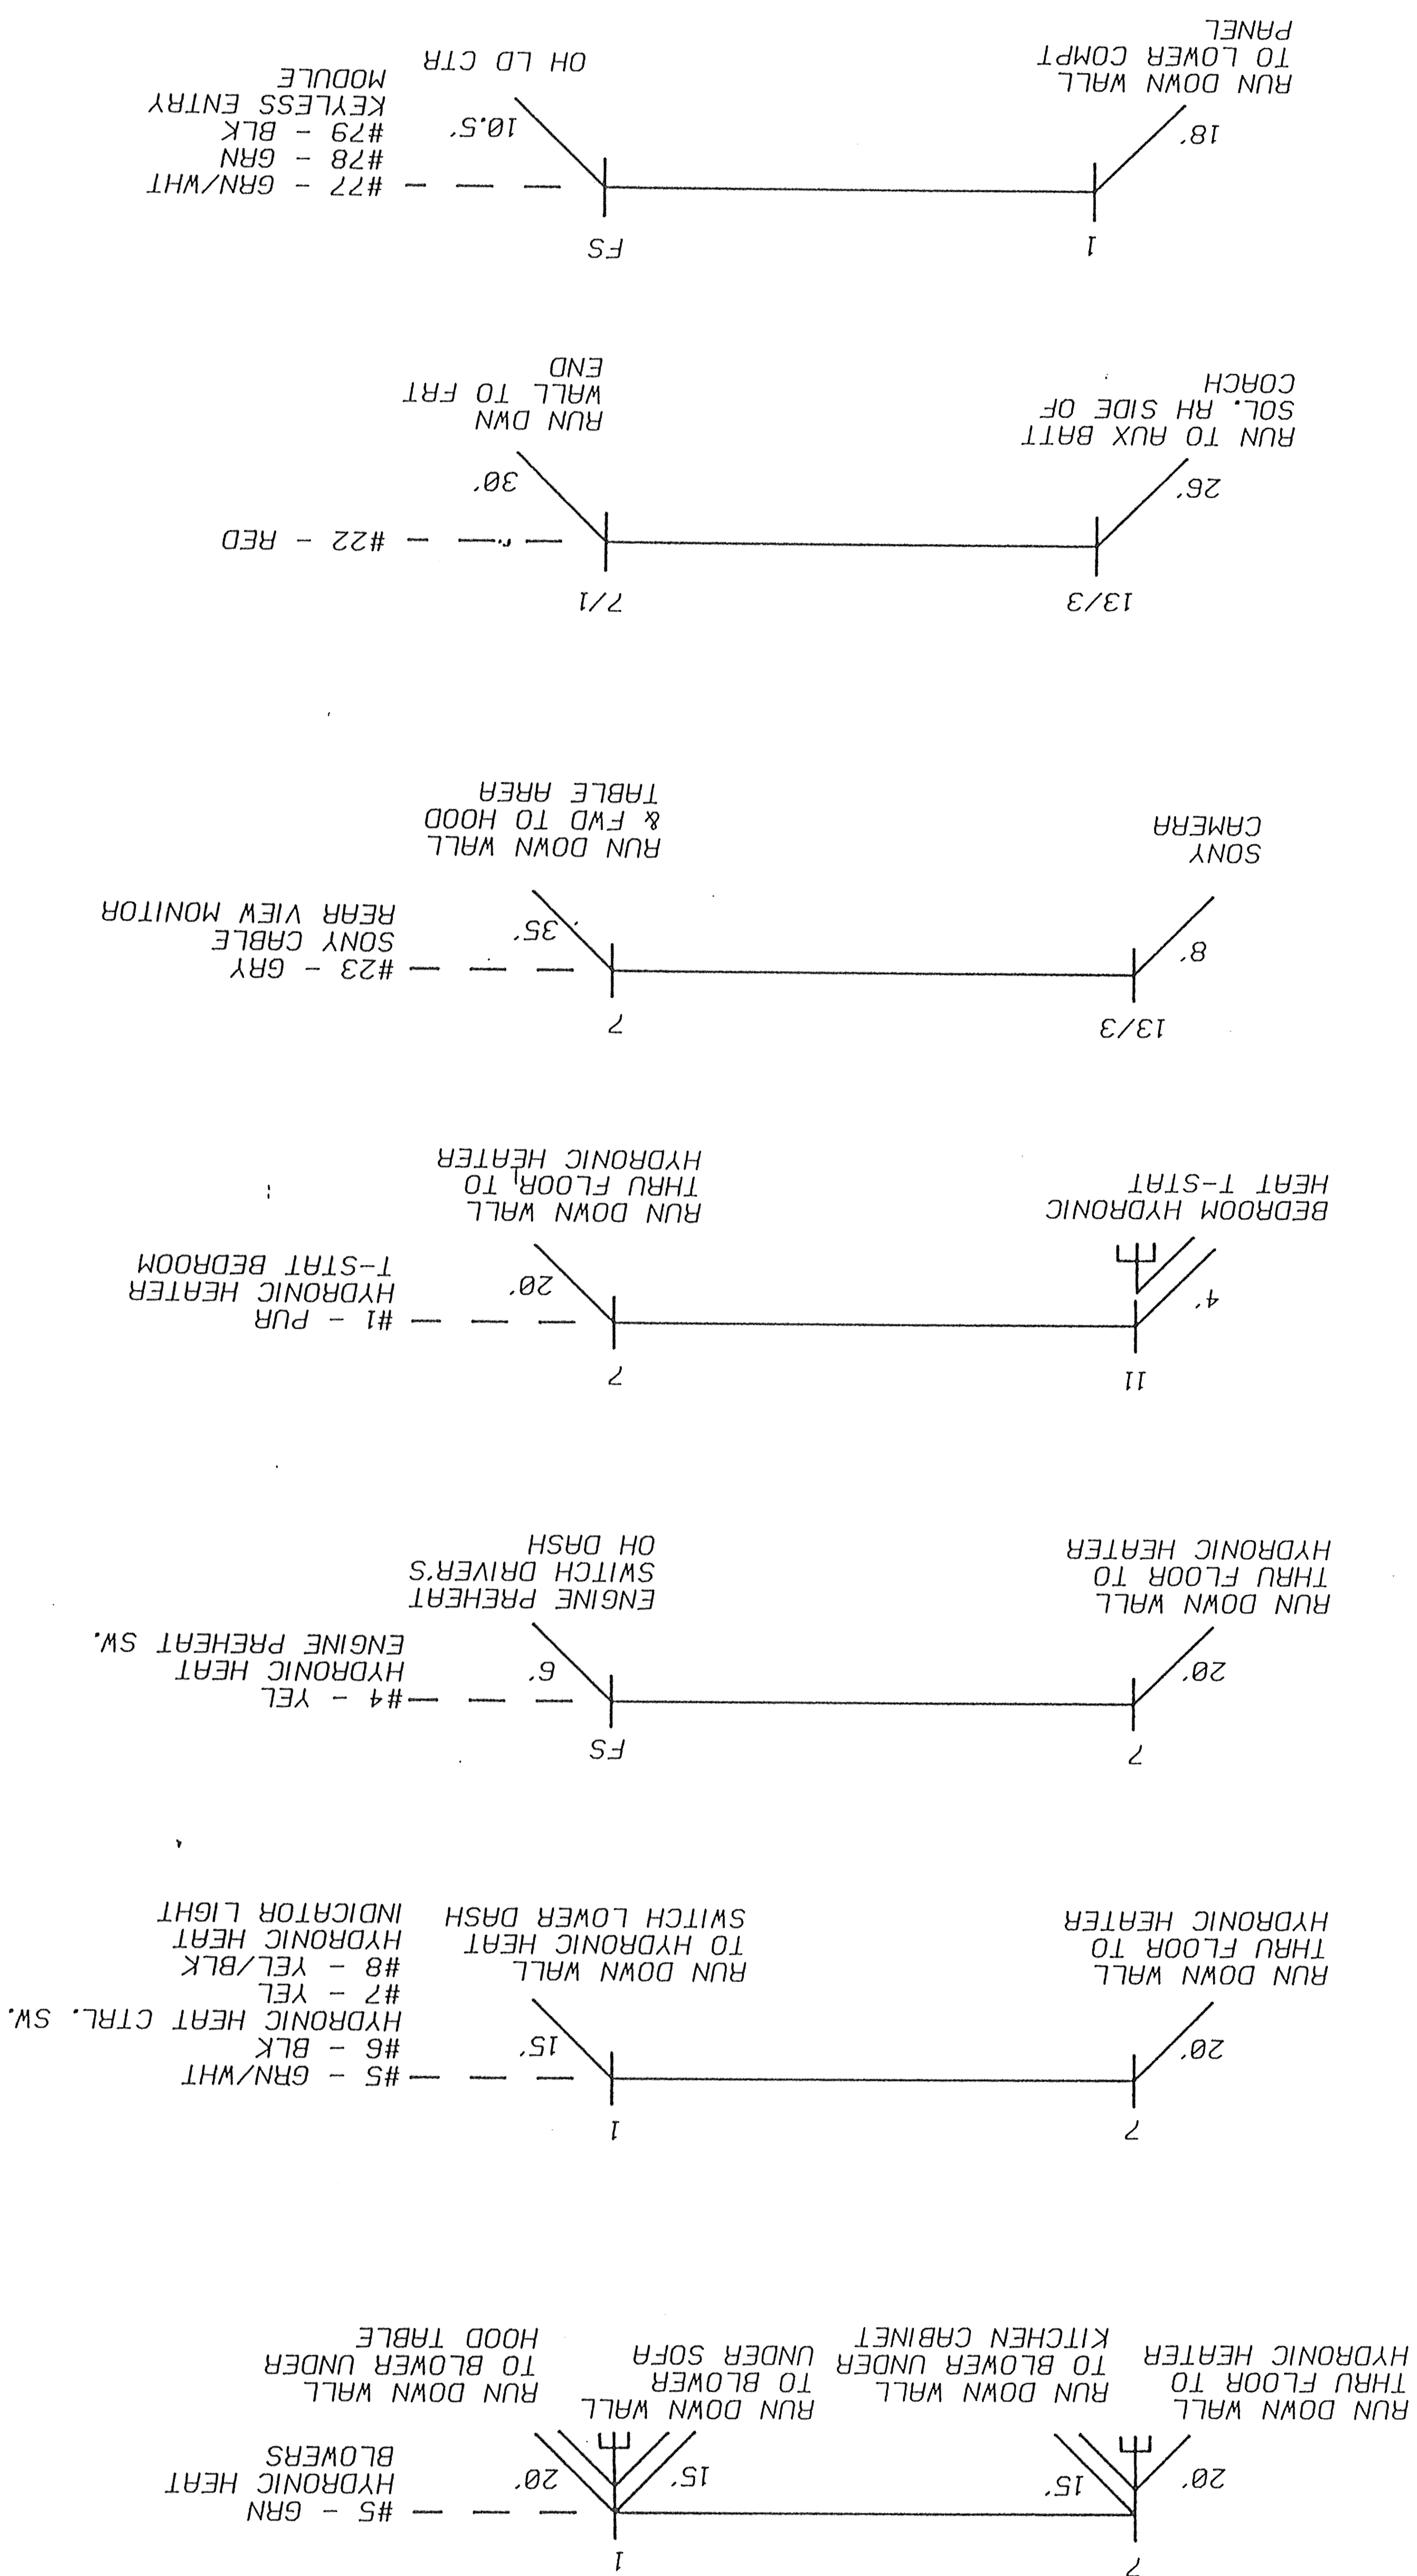

NOTE: ALL WIRES ARE 14GA UNLESS OTHERWISE SPECIFIED

ECN. 9411	Blue Bird Wanderlodge FORT VALLEY, GEORGIA, U.S.A.	SCALE -----
HARNES, WIRING, 12VDC, LH 1995 WLWB 40 FT.		
SHT. 10 OF 14		
DR. 11/28/94 BY T. USSERY	SIZE B	6049092
APP. 1/15/94 BY <i>[Signature]</i>	BY	
DR APP CK	ECN	DATE
REVISIONS		
LET		
INACTIVATES NOS	6042980	
REPLACED BY NOS		