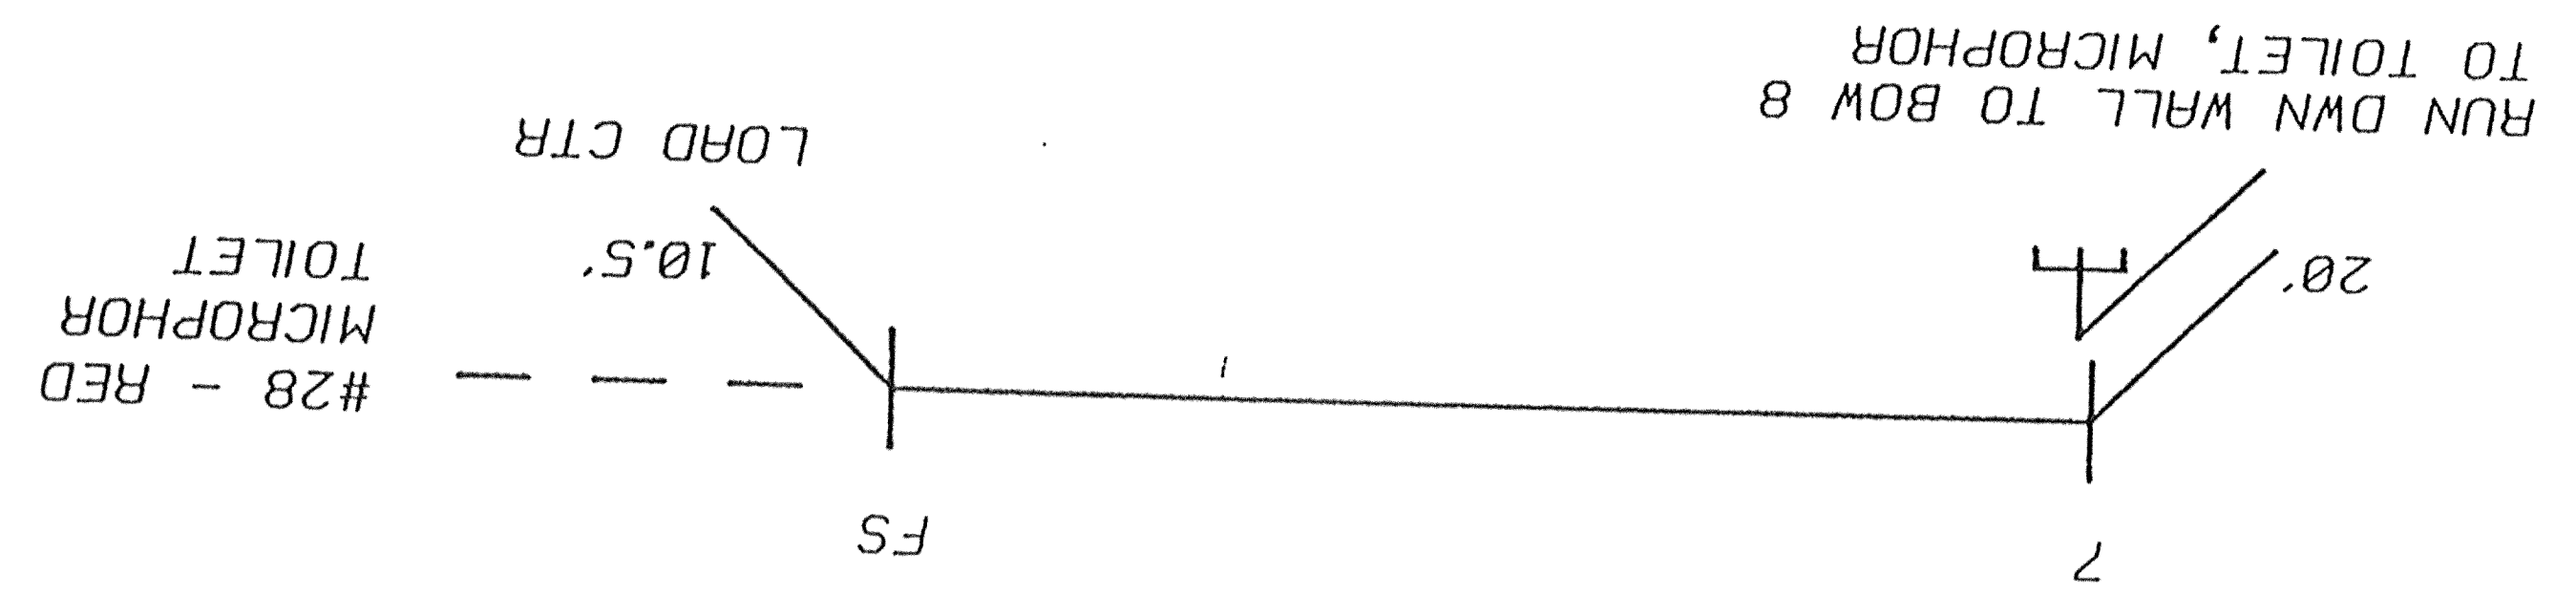

*

NOTE: ALL WIRES ARE 14GA UNLESS OTHERWISE SPECIFIED

Blue Bird Wanderlodge
 FORT VALLEY, GEORGIA, U.S.A.
 HARNESS, WIRING, 12VDC, LH 1995 WLWB 40 FT.
 SHT. 6 OF 14
 INACTIVATES NOS 6042980
 REPLACED BY NOS
 DR. 11/28/94 BY T. USSERY
 App'd 12/94 BY [Signature]
 CK. [Signature]
 SIZE B
 6049092
 REVISIONS
 LET
 DR APP CK ECH DATE