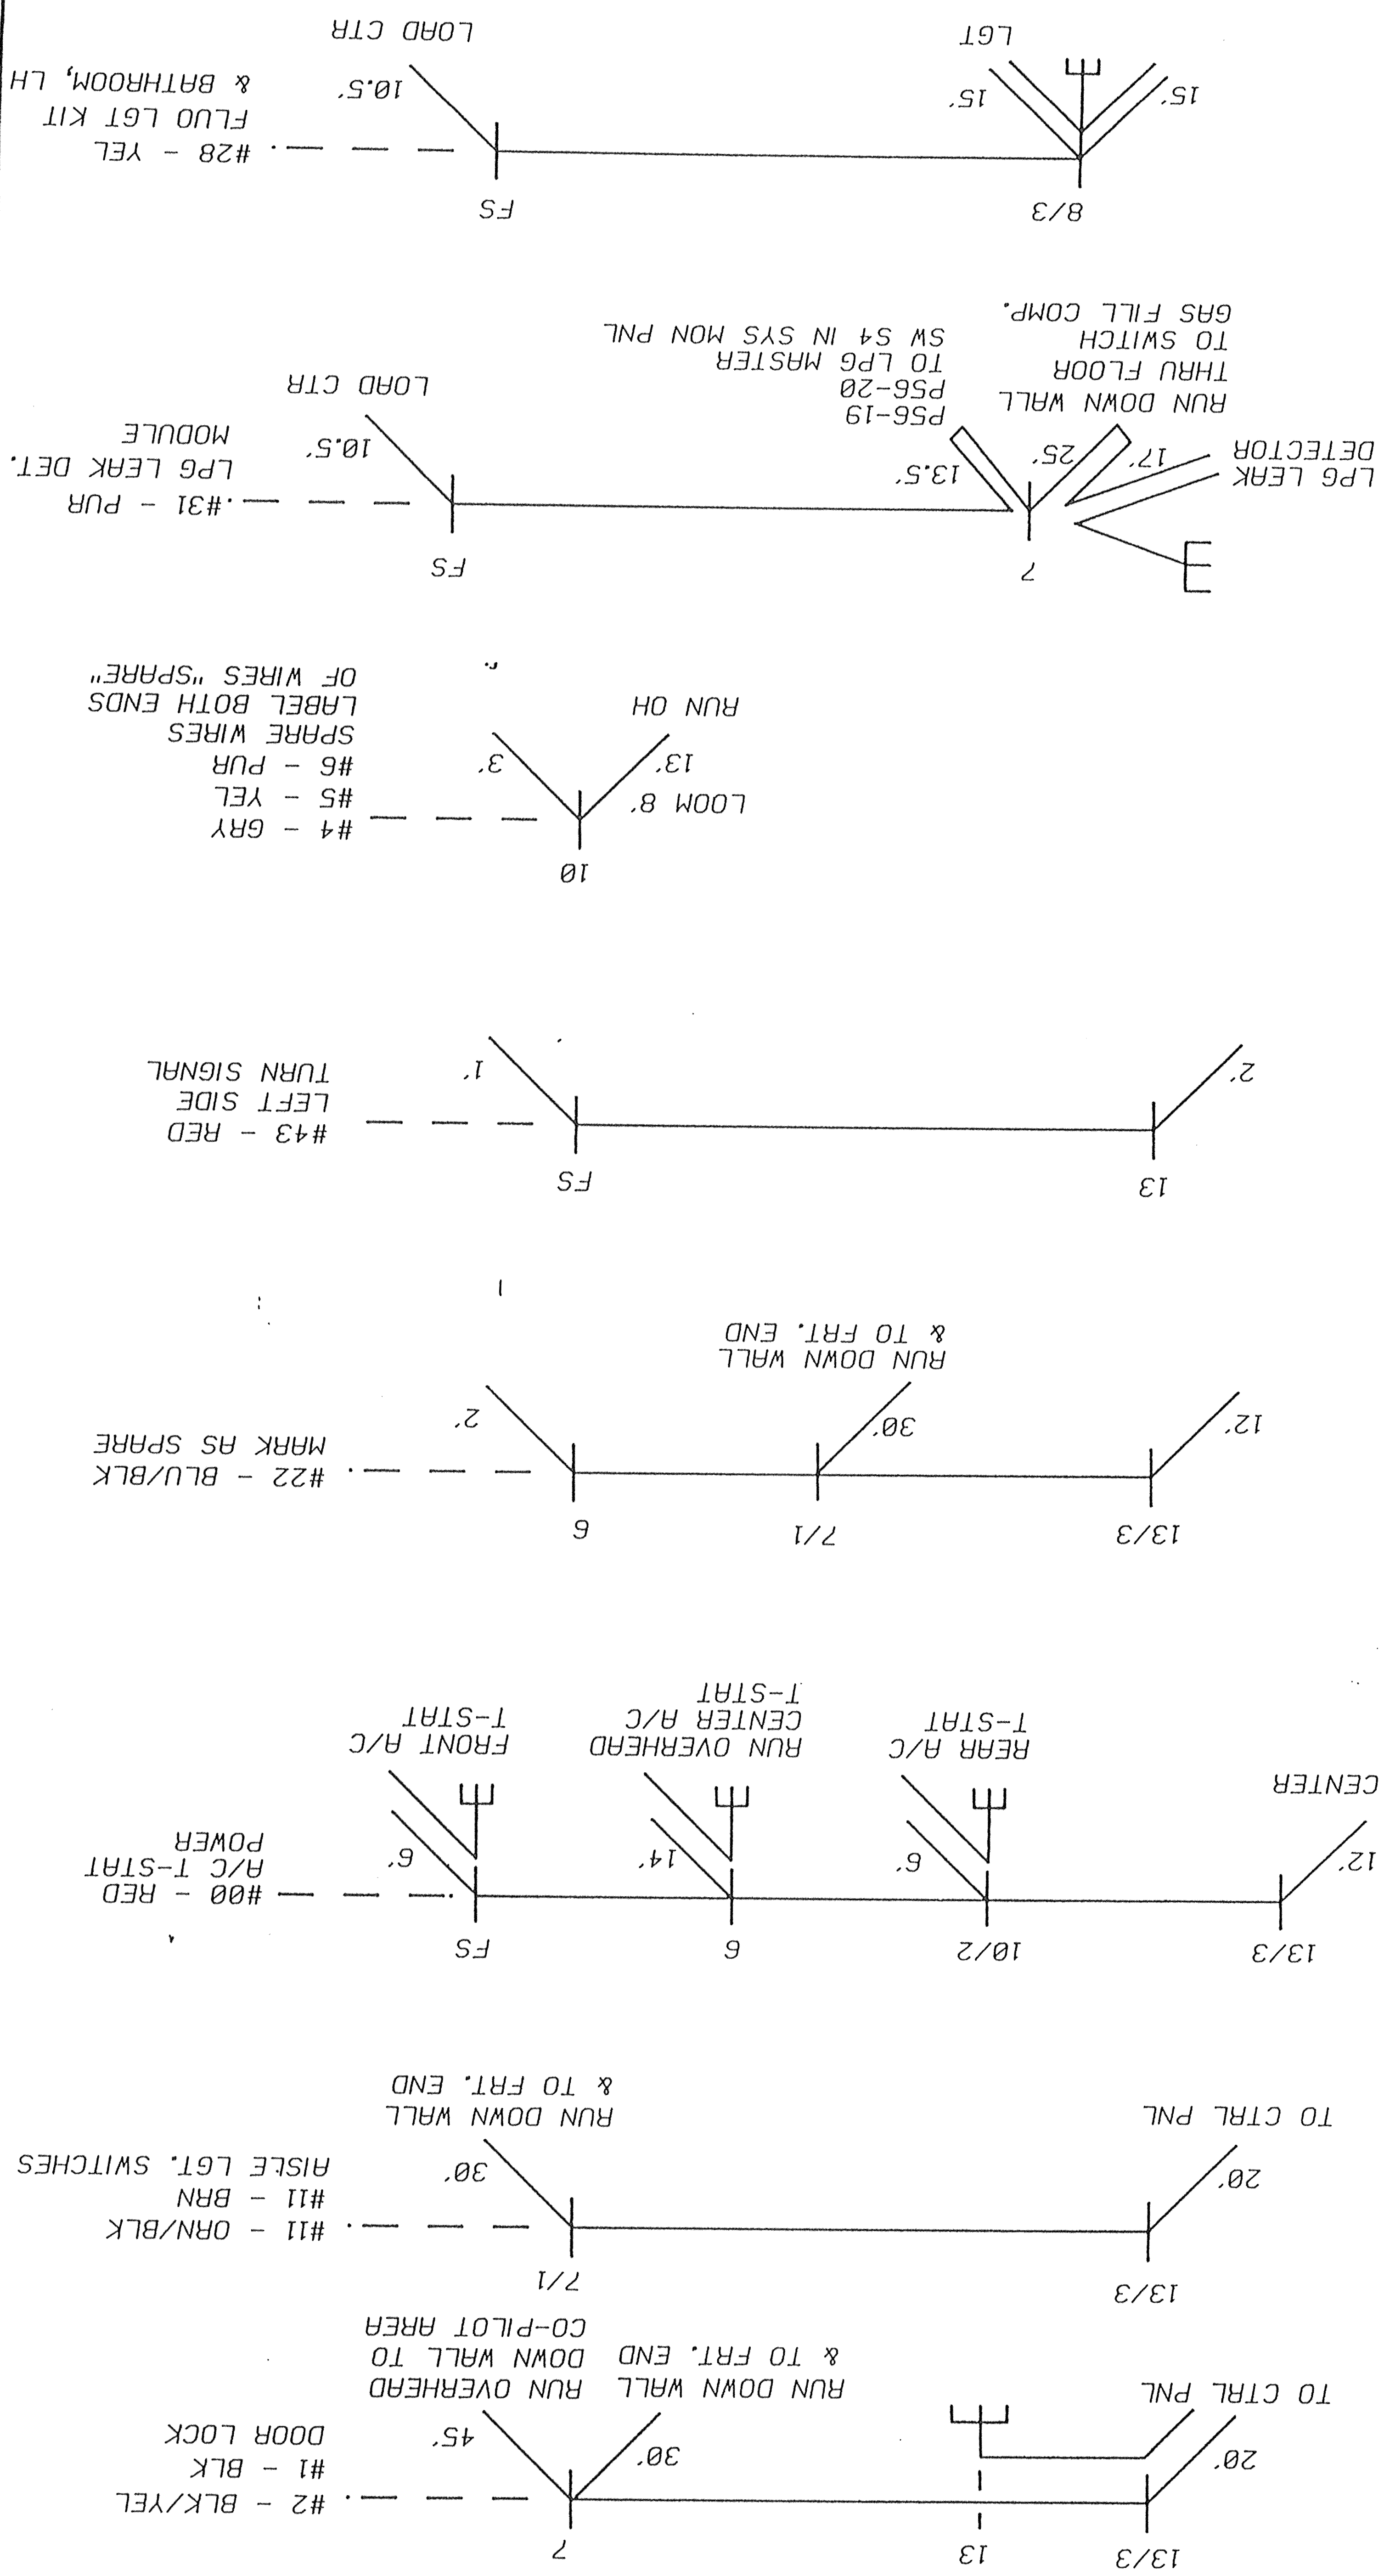

NOTE: ALL WIRES ARE 14GA UNLESS OTHERWISE SPECIFIED

ECN	Blue Bird Wanderlodge	SCALE	----
	FORT VALLEY, GEORGIA, U.S.A.		
	HARNES, WIRING, 12VDC, LH		1995 WLWB 40 FT.
			SHT. 5 OF 14
		DR. 11/28/94 BY T. USSERY	SIZE B
		APP. 11/28/94 BY <i>T. Ussery</i>	BY
		CK.	
		DATE	
		ECN	
		DR APP CK	
		REVISIONS	
		LET	
		6021505	
		INACTIVATES NOS	
		REPLACED BY NOS	
		6049092	