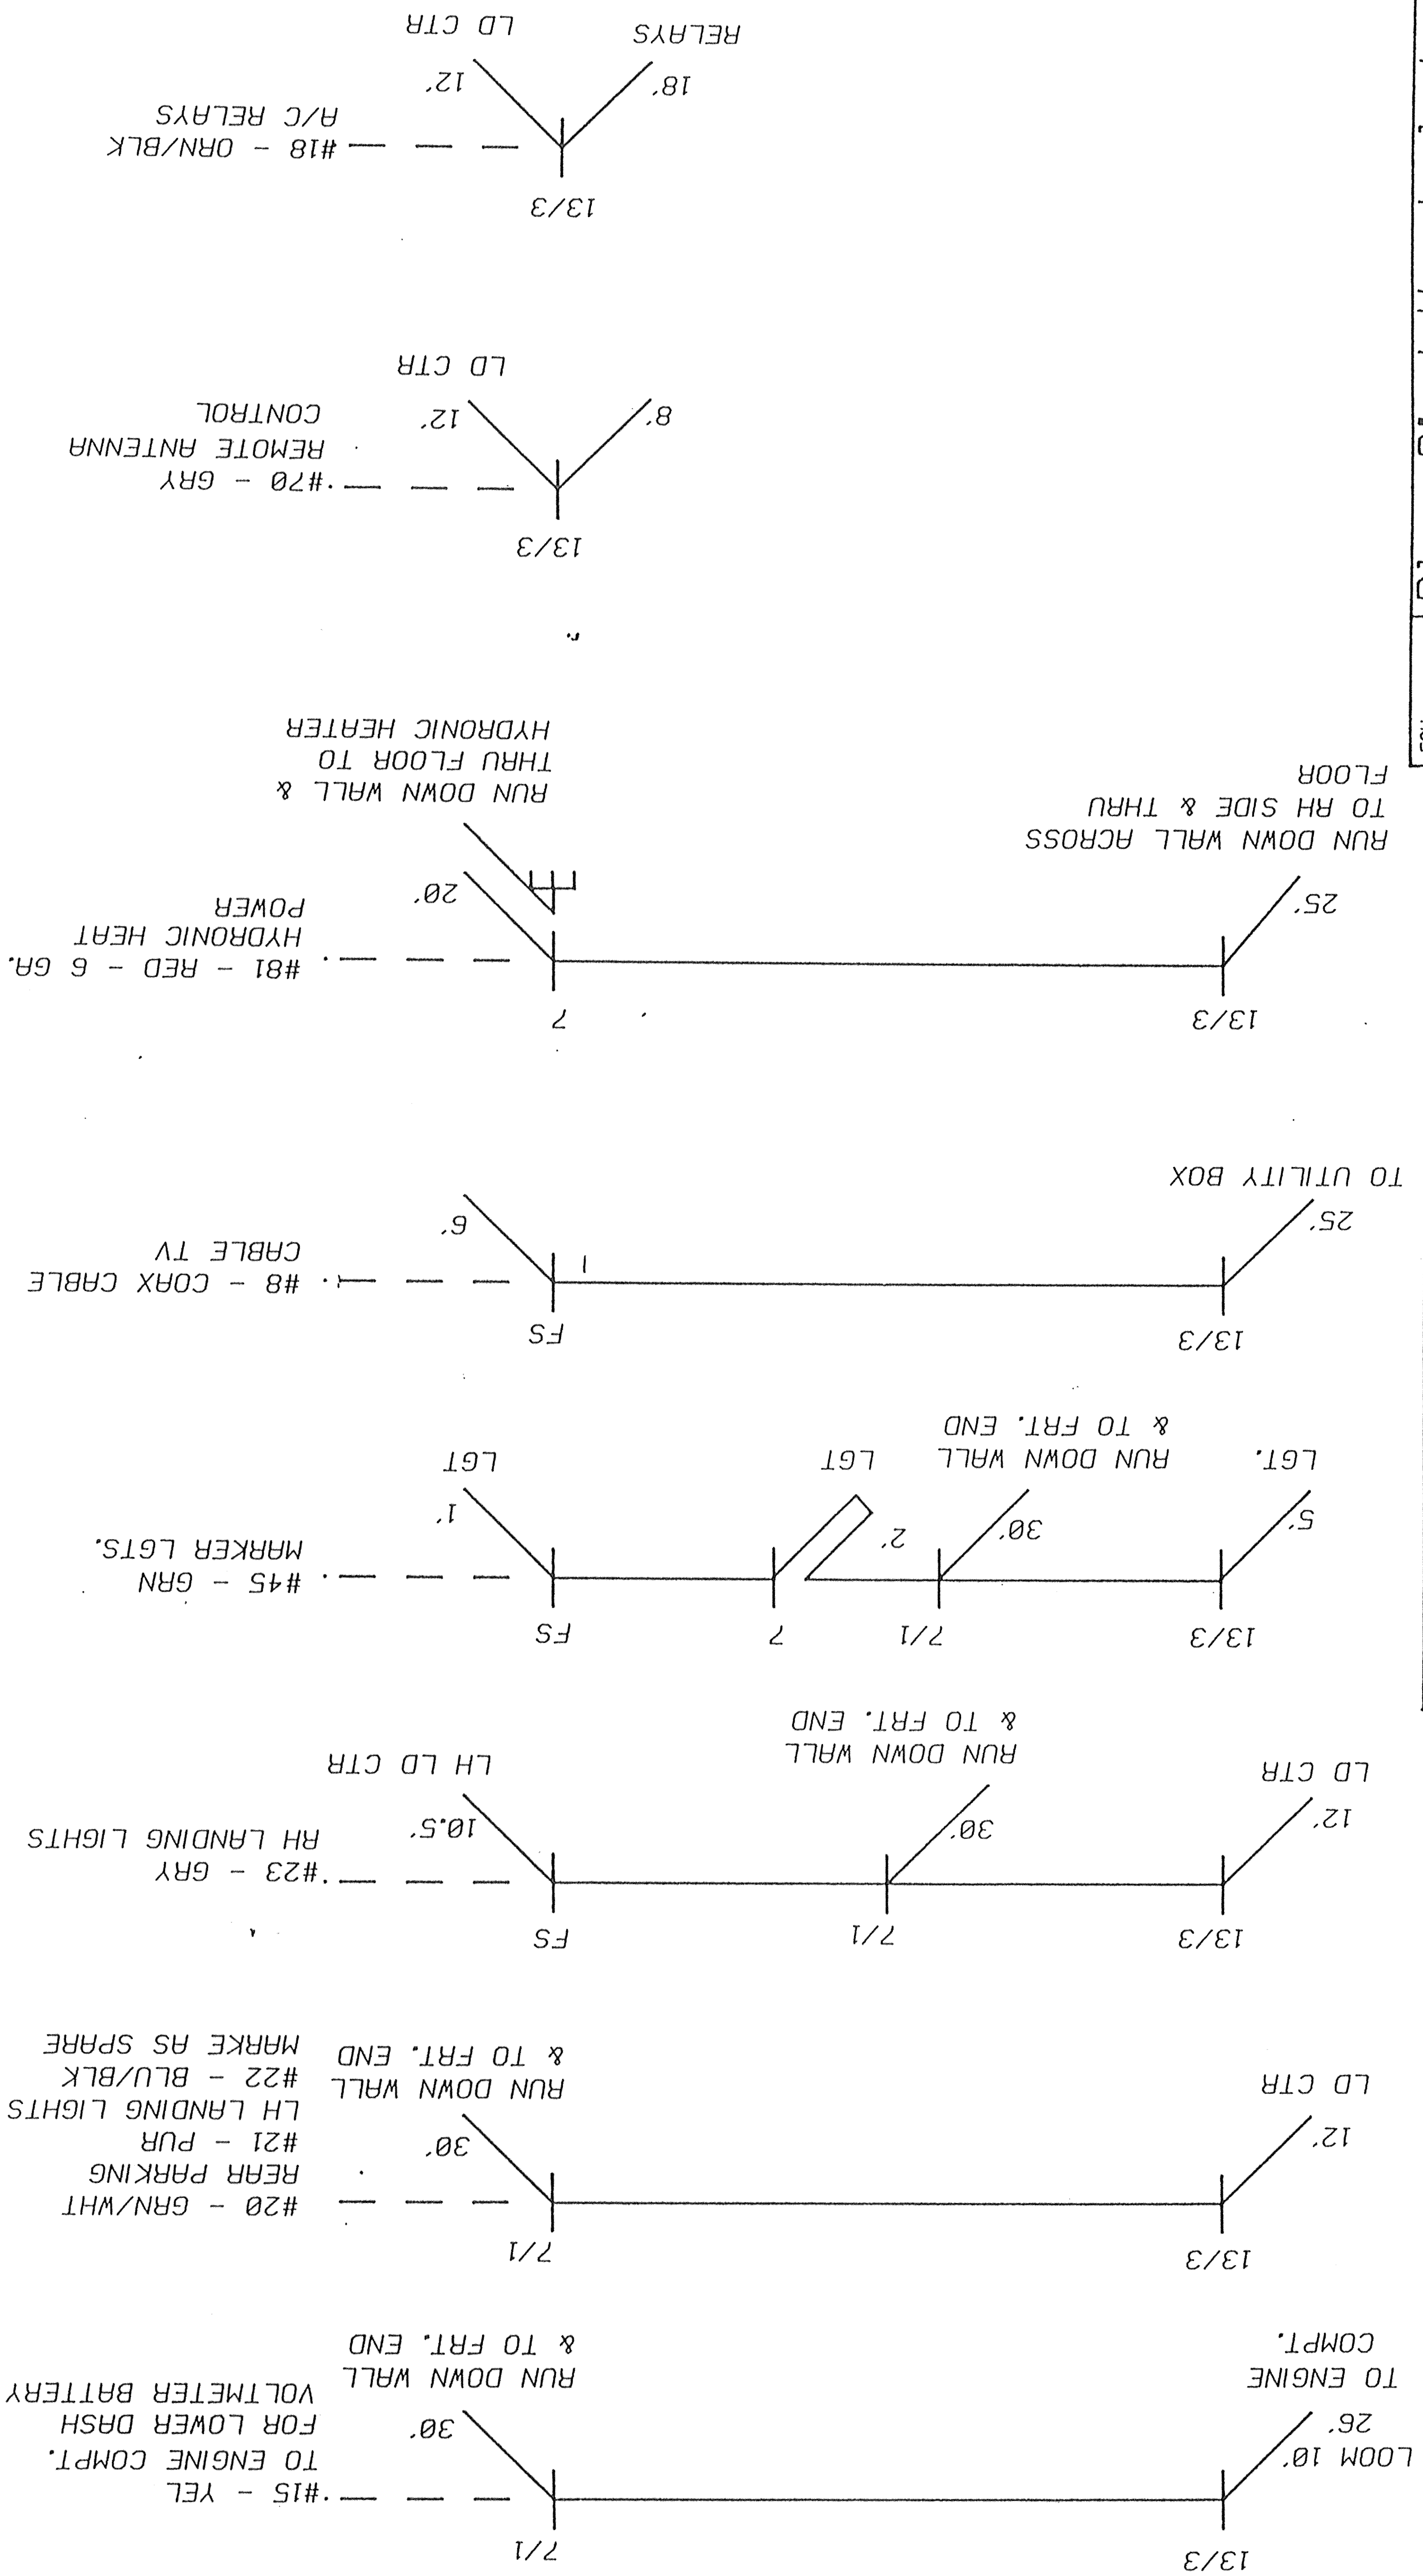

NOTE: ALL WIRES ARE 14GA UNLESS OTHERWISE SPECIFIED

ECN. **Blue Bird Wandlerodge** SCALE ----
 FORT VALLEY, GEORGIA, U.S.A.
HARNNESS, WIRING, 12VDC, LH 1995 WLWB 40 FT.
 SHT. 3 OF 14
 DR. 11/28/94 BY T. USSERY
 App. 12/05/94 BY *[Signature]*
 CK.

REV	DATE	BY	APP	CHK	EDN

SIZE B
 6049092

INACTUATES NOS 6042980
 REPLACED BY NOS