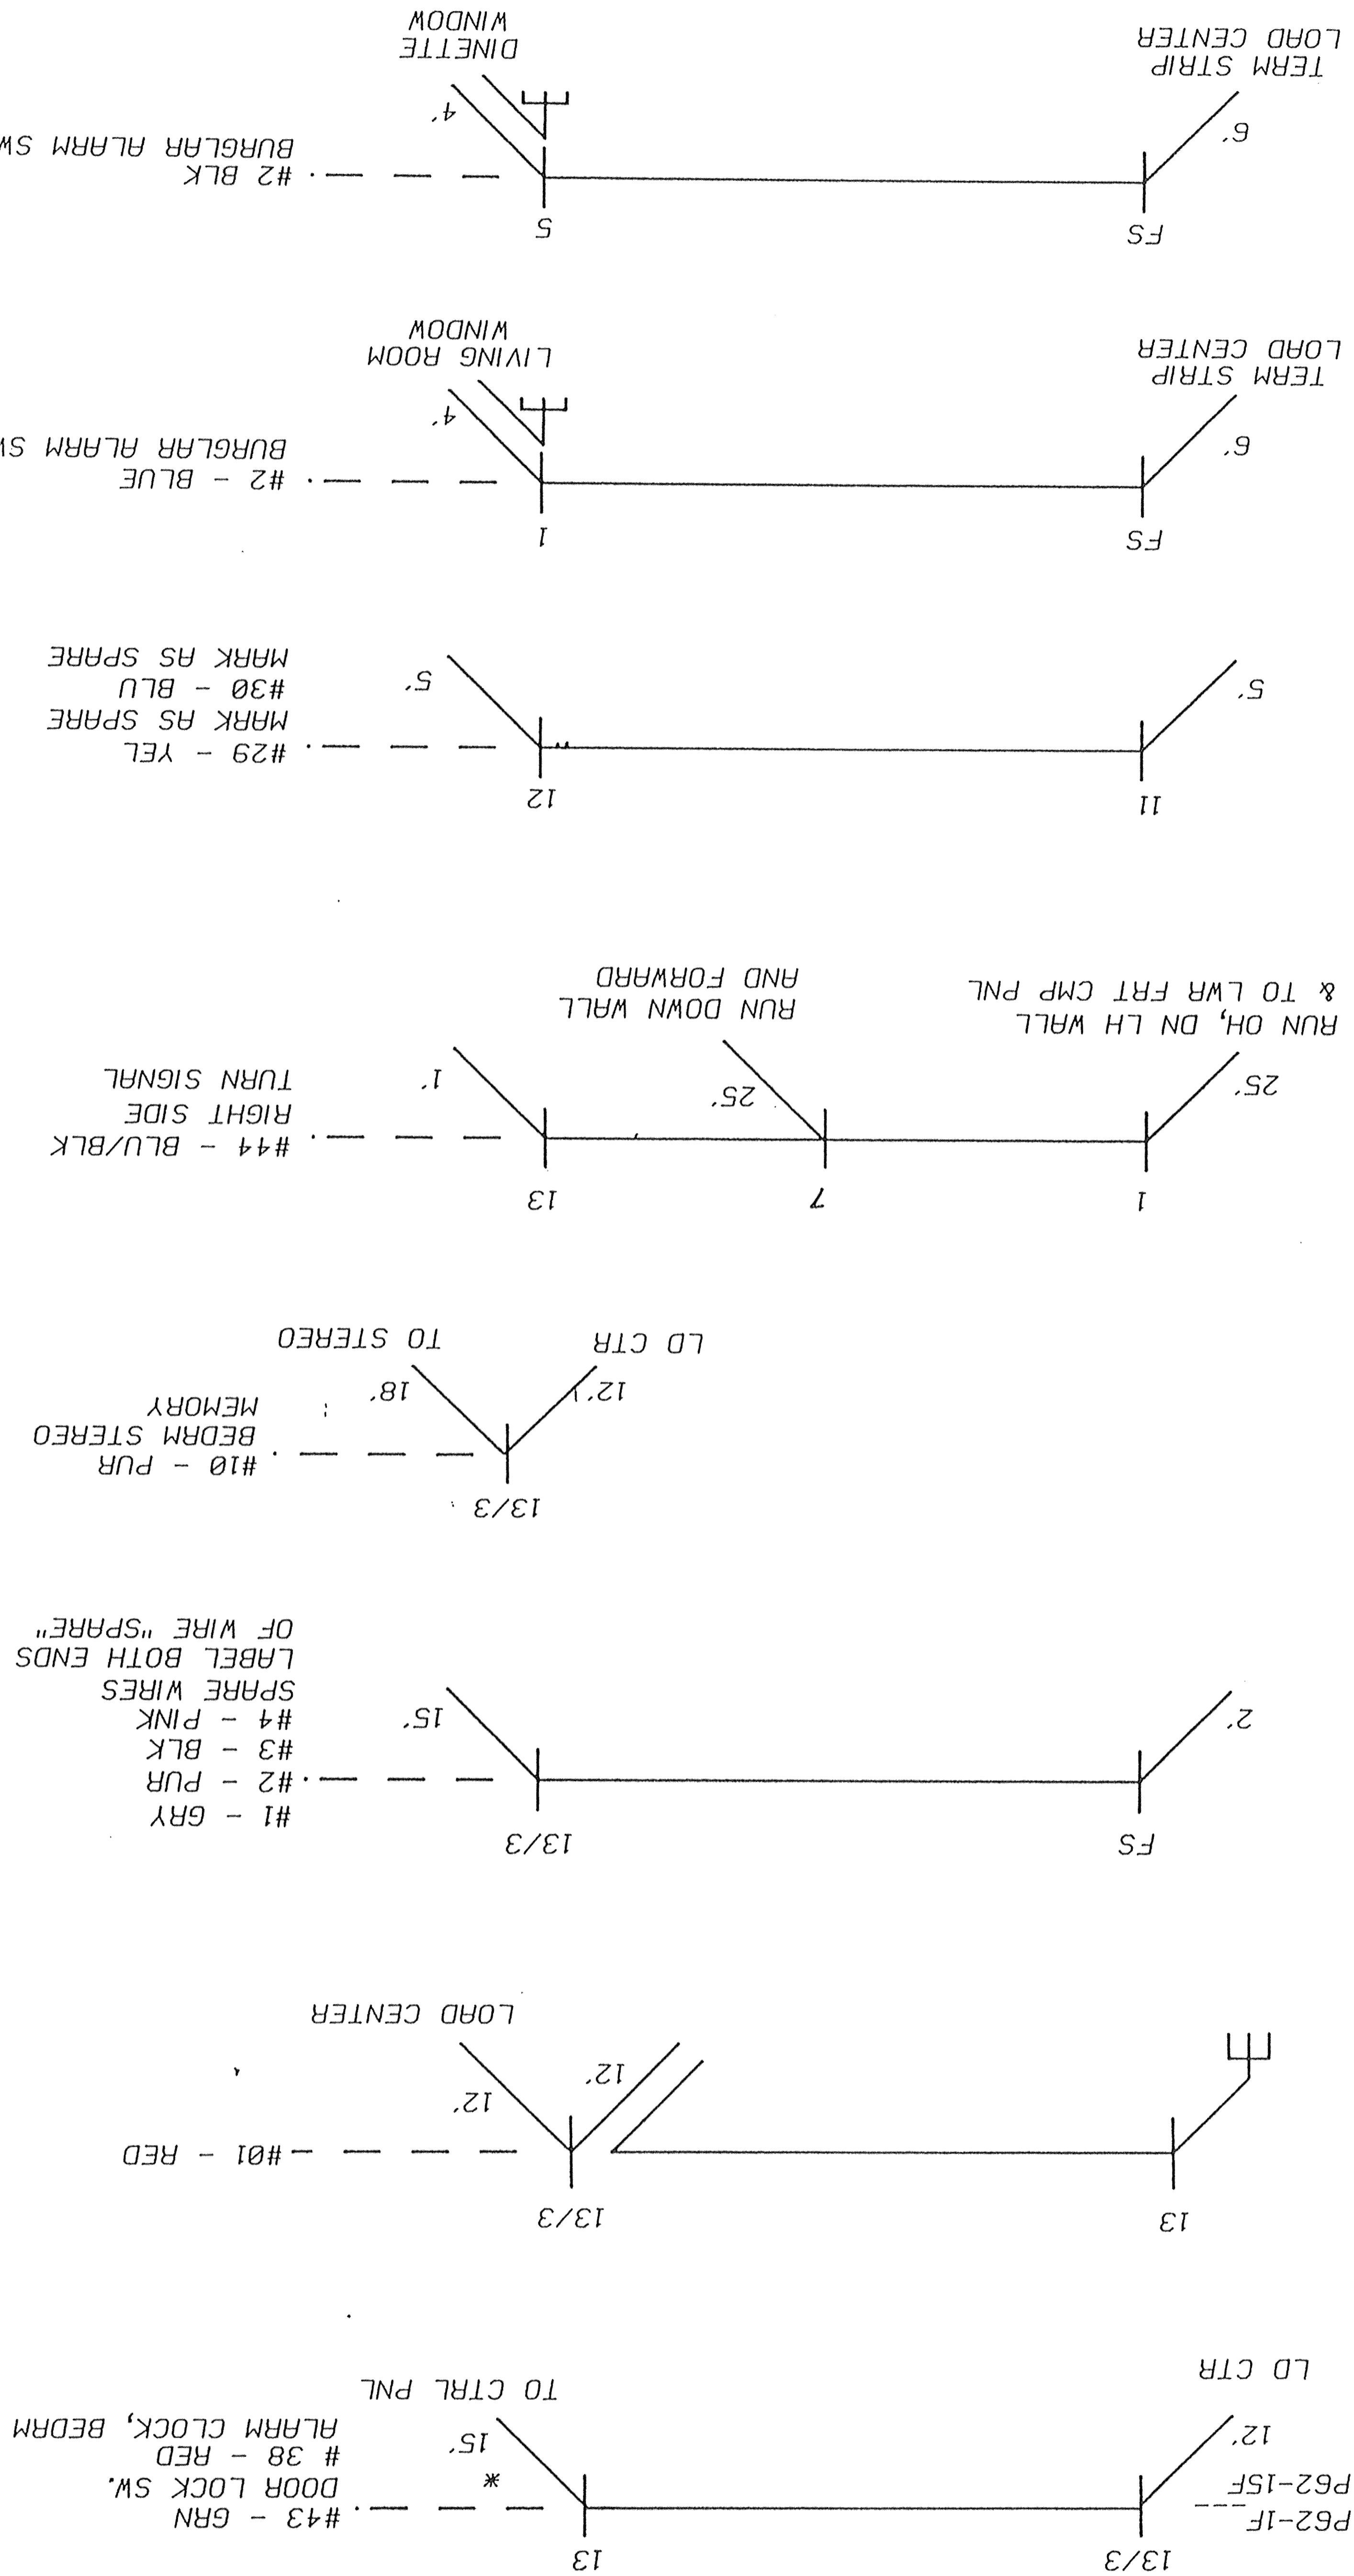

NOTE: ALL WIRES ARE 14GA UNLESS OTHERWISE SPECIFIED

ECN	Blue Bird Wanderlodge FORT VALLEY, GEORGIA, U.S.A.	SCALE ----
HARNES, WIRING, 12VDC, RH 1995 WLWB 40 FT.		
SHT. 3 OF 11		
DR. 11/28/94 BY T. USSERY	SIZE B	6049100
APP'D 12/5/94 BY <i>T. J. Ussery</i>	BY	
CK.		
REVISIONS		
LET	DATE	ECH
DR APP	CK	
6042972		
INACTIVATES NOS		
REPLACED BY NOS		