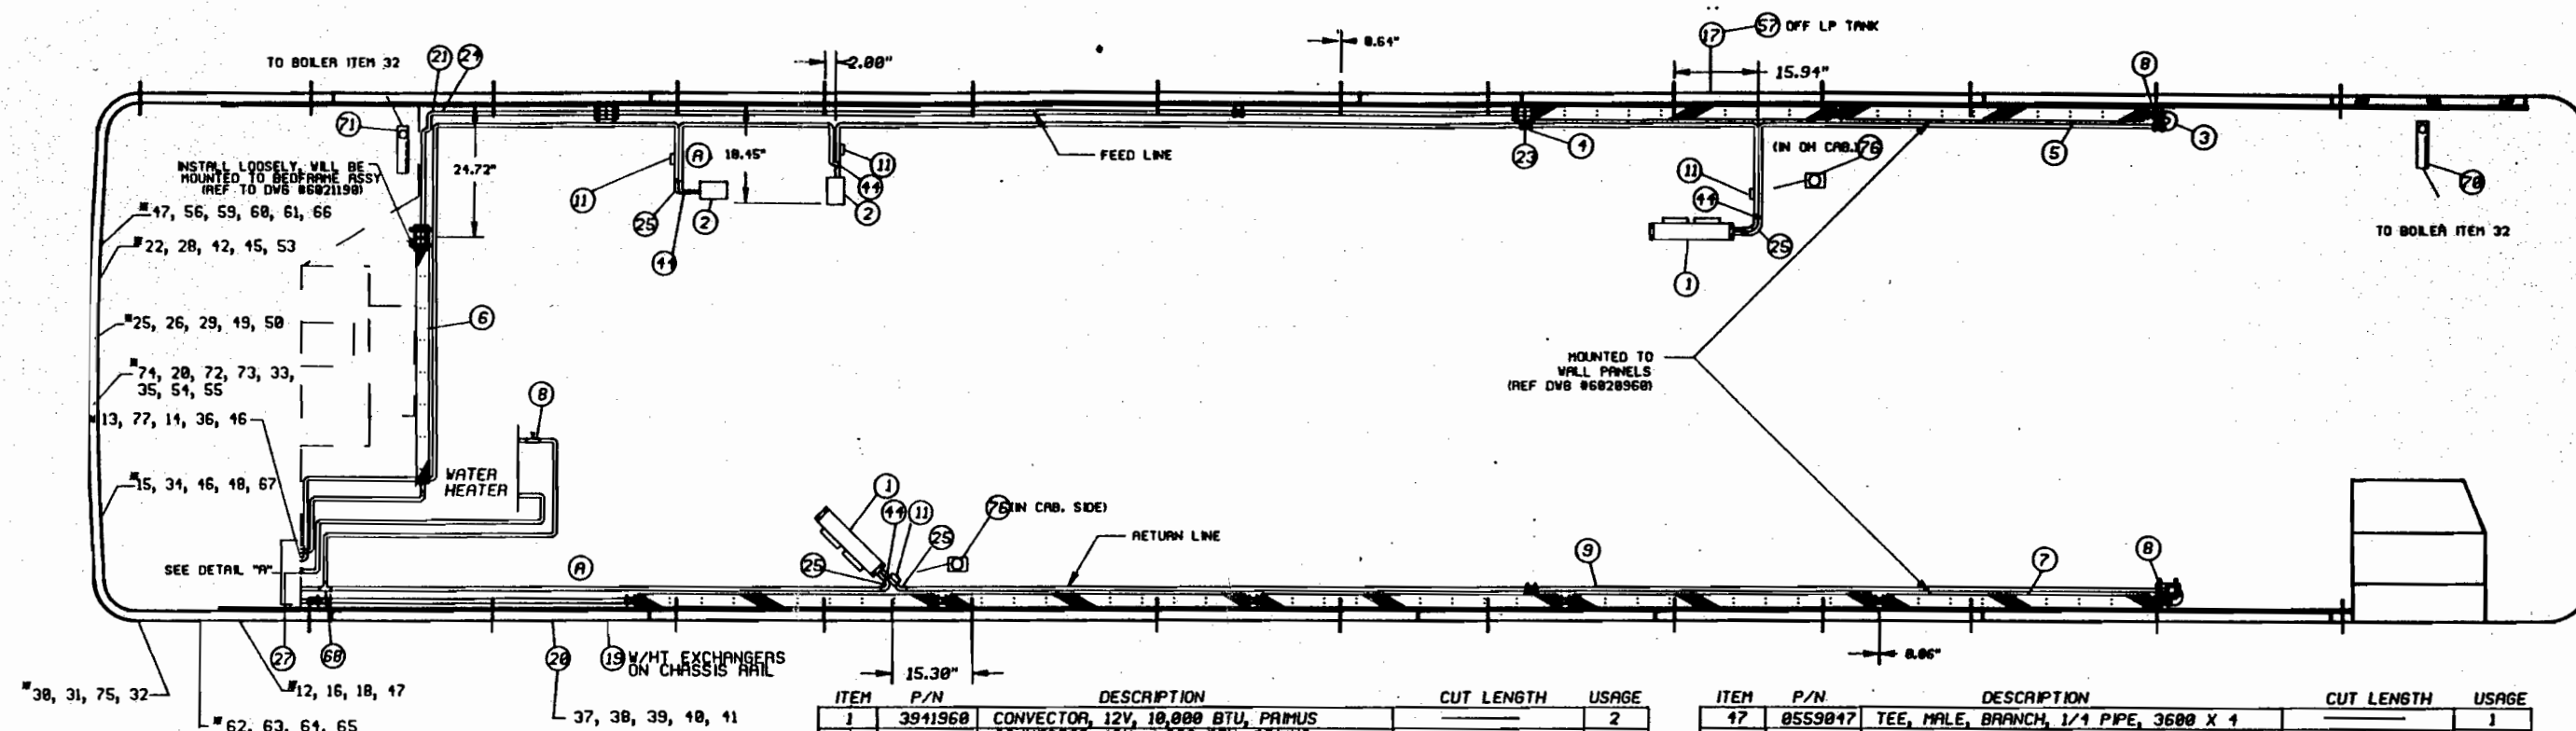

DR. APP. CL. ECH. DATE

DR. 12/17/90 BY C. OLIVER

APP. BY

CL. BY

DIAGRAM, HYDRONIC HEAT PLUMBING LAYOUT FLOORPLAN, 3907 WLVB, 1992, STANDARD

6023170

DETAIL "A"
1/2 SCALE

NOTE: * FOUND IN THE ENGINE COMPARTMENT.
** USED TO INSTALL OR CHARGE AS NEEDED.