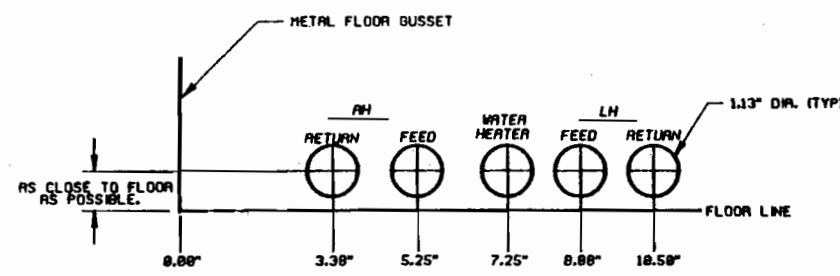

DR. APP. CL. ECH. DATE

DR. 12/17/90 BY C. OLIVER

APP. BY

CL. BY

DIAGRAM, HYDRONIC HEAT PLUMBING LAYOUT FLOORPLAN, 3907 WLVB, 1992, STANDARD

6023170

DETAIL "A"
1/2 SCALE

NOTE: * FOUND IN THE ENGINE COMPARTMENT.
** USED TO INSTALL OR CHARGE AS NEEDED.