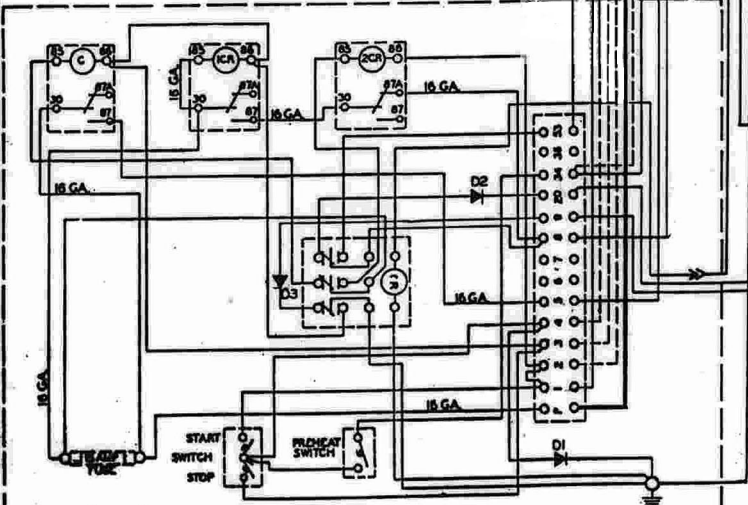

Wiring diagram Specification 961015 (Perkins) used for '85FC35

note
not all models
have glow plugs,
C1, preheat switch
and related contacts.
I simply omit this
option when troubleshooting.

Inside of controller box