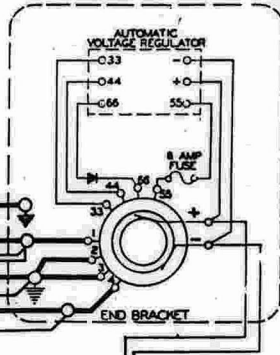

Wiring diagram Specification 961015 (Perkins) used for '85FC35

note
not all models
have glow plugs,
C1, preheat switch
and related contacts.
I simply omit this
option when troubleshooting.

Inside of controller box