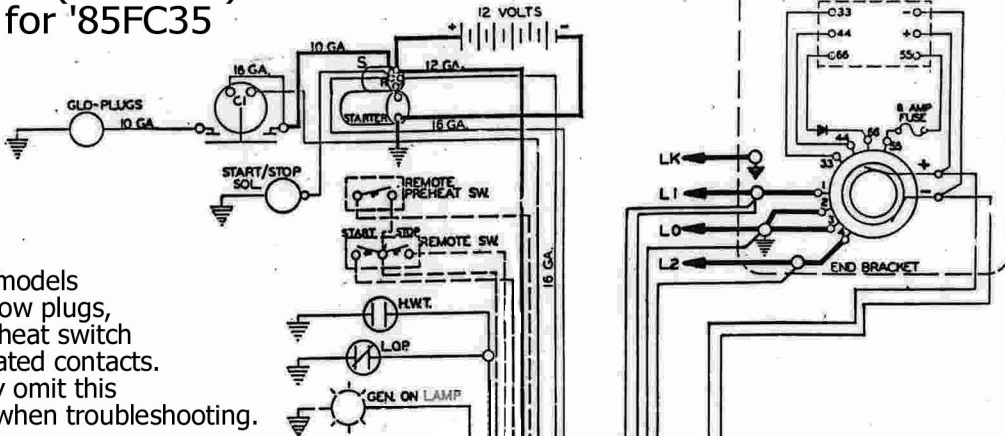

Wiring diagram Specification 961015 (Perkins) used for '85FC35

note
not all models
have glow plugs,
C1, preheat switch
and related contacts.
I simply omit this
option when troubleshooting.

Inside of controller box