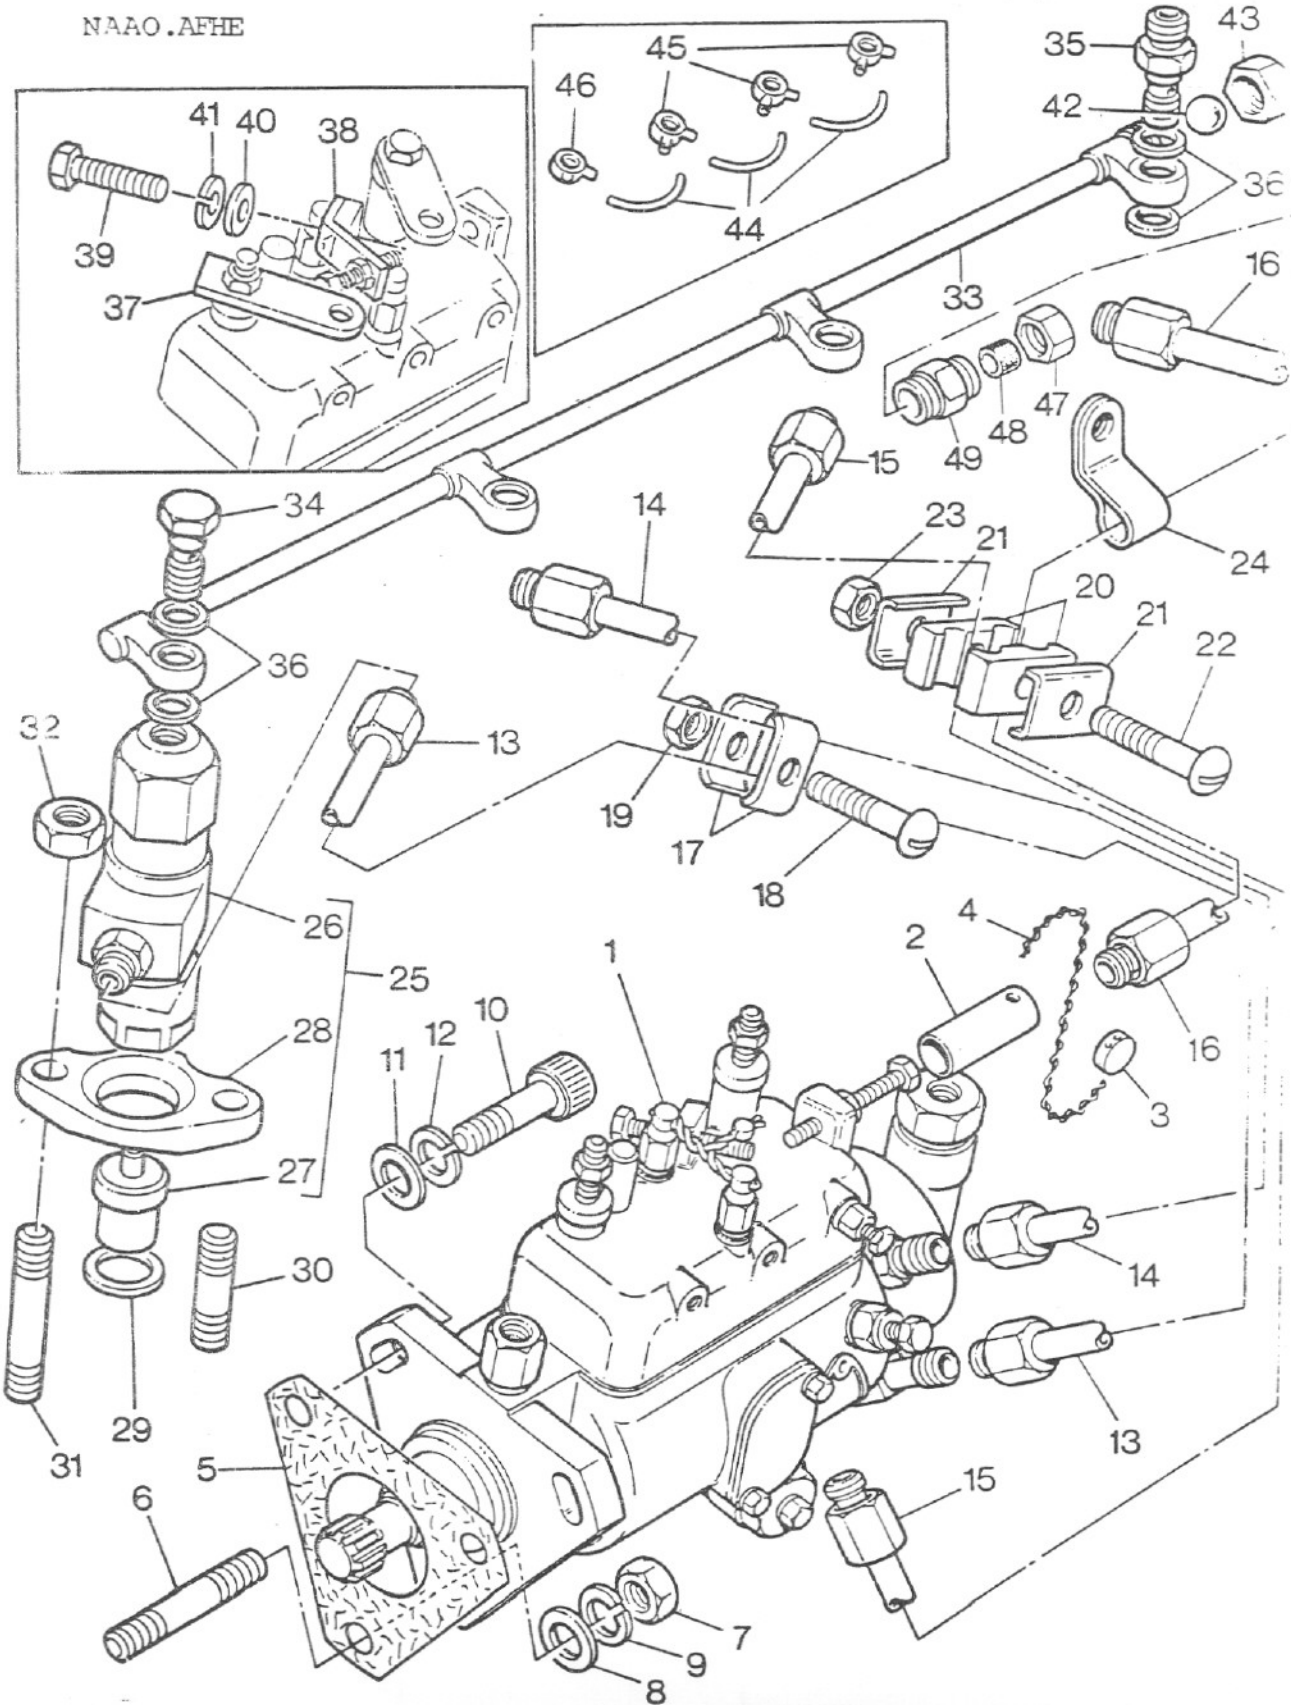

NAAO.AFHE

FUEL INJECTION EQUIPMENT (DIESEL)
EQUIPEMENT D'INJECTION (DIESEL)
EQUIPO DE INYECCION DE COMBUSTIBLE (DIESEL)

1	37910		1	PUMP	POMPE	BOMBA
2	2644951		1	SLEEVE	MANCHON	MANGON
3	31718104		1	SEAL	BAGUE ETANCHEITE	RETEN
4	31718105		1	WIRE	FIL	HILO ELECTRICO
5	0490685		1	JOINT	ARTICULATION	CRUCETA CJTO
6	0826218		2	STUD	GOIJON	ESPARRAGO
7	0576002		2	NUT	ECROU	TUERCA
8	0920003		2	WASHER	RONDELLE	ARANDELA
9	0920053		2	WASHER	RONDELLE	ARANDELA
10	2172692		1	CAPSCREW	VIS	TORNILLO
11	0920003		1	WASHER	RONDELLE	ARANDELA
12	0920053		1	WASHER	RONDELLE	ARANDELA
13	35353247	NO. 1 CYL.	1	PIPE NO. 1 CYL	TUYAU	TUBO
14	35354242	NO. 2 CYL.	1	PIPE NO. 2 CYL	TUYAU	TUBO
15	35354243	NO. 3 CYL.	1	PIPE NO. 3 CYL	TUYAU	TUBO
16	35354244	NO. 4 CYL.	1	PIPE NO. 4 CYL	TUYAU	TUBO
17	0180637		4	CLIP	CIRCLIP	CRAPA
18	0726264		2	SCREW	VIS	TORNILLO
19	2211401		2	NUT	ECROU	TUERCA
25	2645559		4	ATOMISER	INJECTEUR	TOBERA
27	33435	25	1	NOZZLE	NEZ INJECTEUR	TOBERA
29	0920113		4	WASHER	RONDELLE	ARANDELA
30	0826232		4	STUD	GOIJON	ESPARRAGO
31	0826274		4	STUD	GOIJON	ESPARRAGO
32	0576002		8	NUT	ECROU	TUERCA
33	35587355		1	PIPE	CANALISATION	TUBERIA
34	0095315		4	BOLT	BOULON	TORNILLO PASANTE
36	0921176		8	WASHER	RONDELLE	ARANDELA

* OTHER REFERENCE NOS. NOT APPLICABLE
NON APPLICABLE POUR LES AUTRES NOS. REPERES
NO SE APLICAN LOS OTROS NOS. DE REFERENCIA