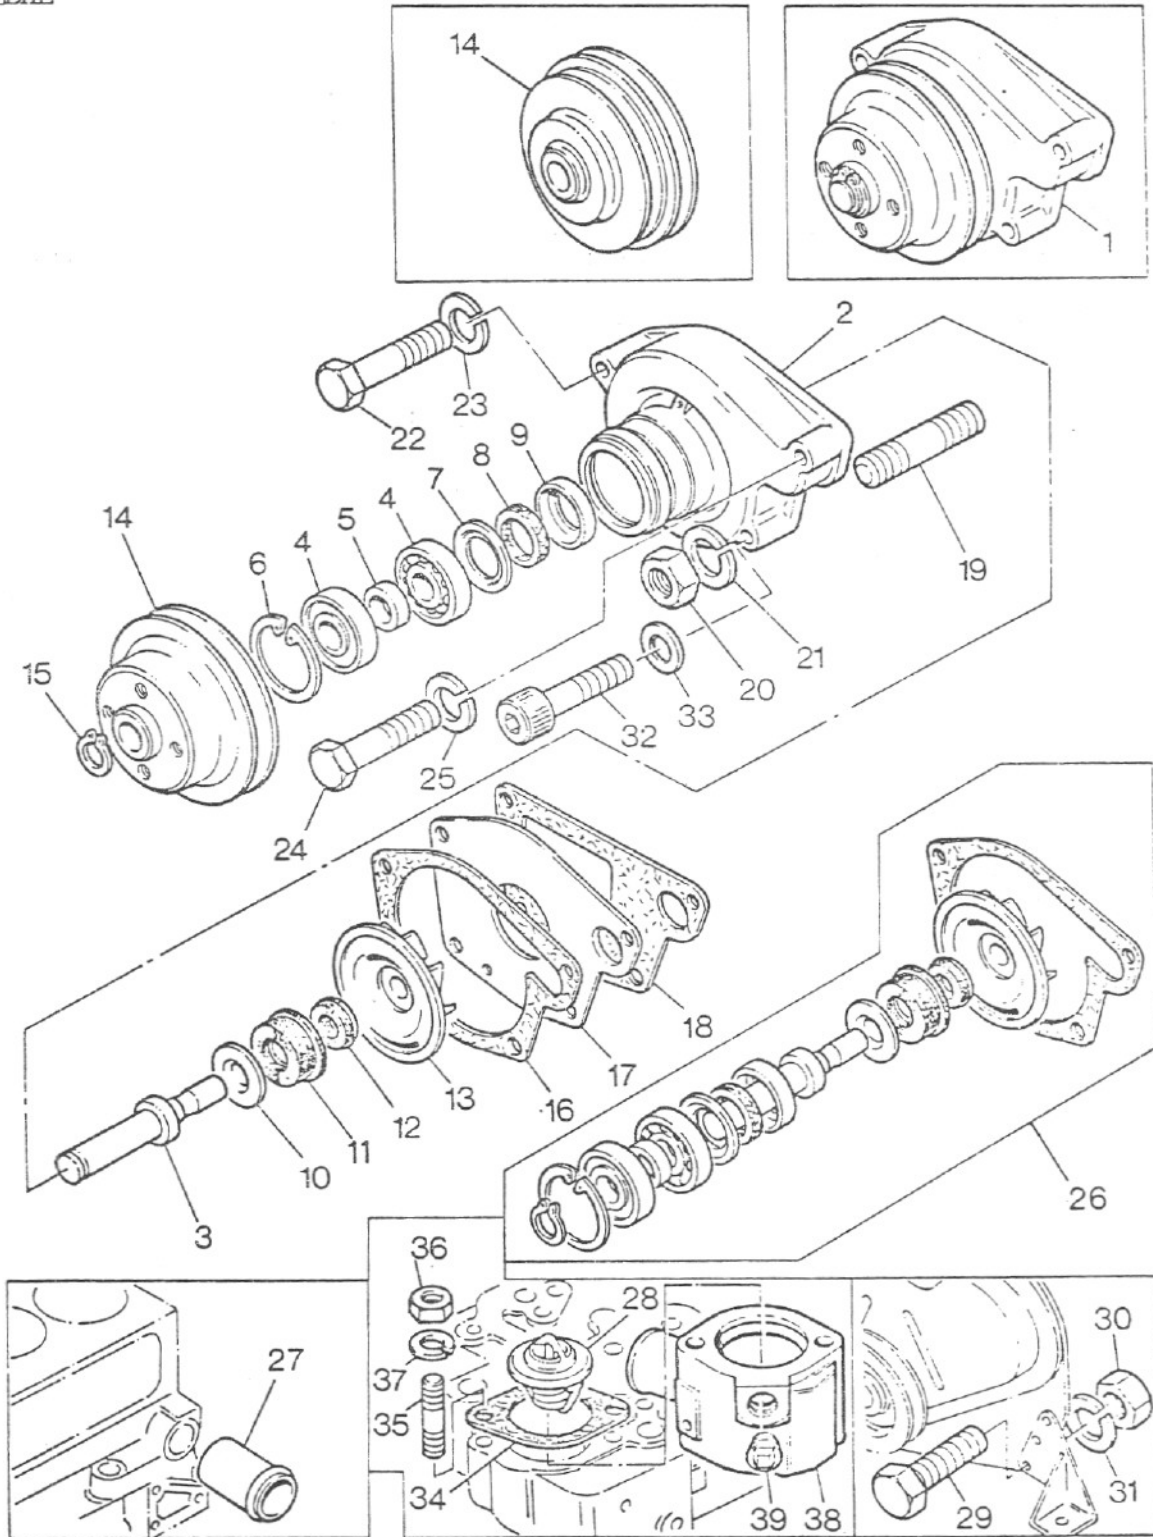

NAAO LBHE

WATER PUMP & THERMOSTAT
POMPE A EAU ET THERMOSTAT
BOMBA DEL AGUA Y TERMOSTATO

1	41312449		1	PUMP ASSY	POMPE	BOMBA
2		1 41312449	1	PUMP ASSY	POMPE	BOMBA
3		1 89029	1	PUMP ASSY	POMPE	BOMBA
4		1 89029	2	PUMP ASSY	POMPE	BOMBA
5		1 89029	1	PUMP ASSY	POMPE	BOMBA
6	0170046	1 A	1	CIRCLIP	SEGMENT D'ARRET	CIRCLIP
7		1 89029	1	CIRCLIP	SEGMENT D'ARRET	CIRCLIP
8	33813313	1 A	1	SEAL	BAGUE ETANCHEITE	RETEN
9		1 89029	1	SEAL	BAGUE ETANCHEITE	RETEN
10		1 89029	1	SEAL	BAGUE ETANCHEITE	RETEN
11	2415217	1 A	1	INSERT	DOUILLE	INSERCIION
12	2417204	1 A	1	SEAL	BAGUE ETANCHEITE	RETEN
13		1 89029	1	SEAL	BAGUE ETANCHEITE	RETEN
14	31145821	1	1	PULLEY	POULIE	POLEA
15	0170051	1 A	1	CIRCLIP	SEGMENT D'ARRET	CIRCLIP
16	36866421	A	1	JOINT	ARTICULATION	CRUCETA CJTO
17	36243515		1	PLATE	PLAQUE	PLATO
18	36866713		1	JOINT	ARTICULATION	CRUCETA CJTO
19	0826209		1	STUD	GOUJON	ESPARRAGO
20	0576002		1	NUT	ECROU	TUERCA
21	0920053		1	WASHER	RONDELLE	ARANDELA
22	0096236		2	SCREW	VIS	TORNILLO
23	0920053		2	WASHER	RONDELLE	ARANDELA
24	0096234		1	SETSCREW	VIS	TORNILLO
25	0920053		1	WASHER	RONDELLE	ARANDELA
26	89029		X	KIT	JEU	JUEGO
27	0201297		1	CONNECTION	CONNEXION	VARILLA CONEX
28	2485608		1	THERMOSTAT	THERMOSTAT	TERMOSTATO

A ALSO INCLUDED IN REPAIR KIT
INCLUS AUSSIE DANS JEU
TAMBIEN INCLUDA EN LA JUEGO

* OTHER REFERENCE NOS. NOT APPLICABLE
NON APPLICABLE POUR LES AUTRES NOS. REPERES
NO SE APLICAN LOS OTROS NOS. DE REFERENCIA