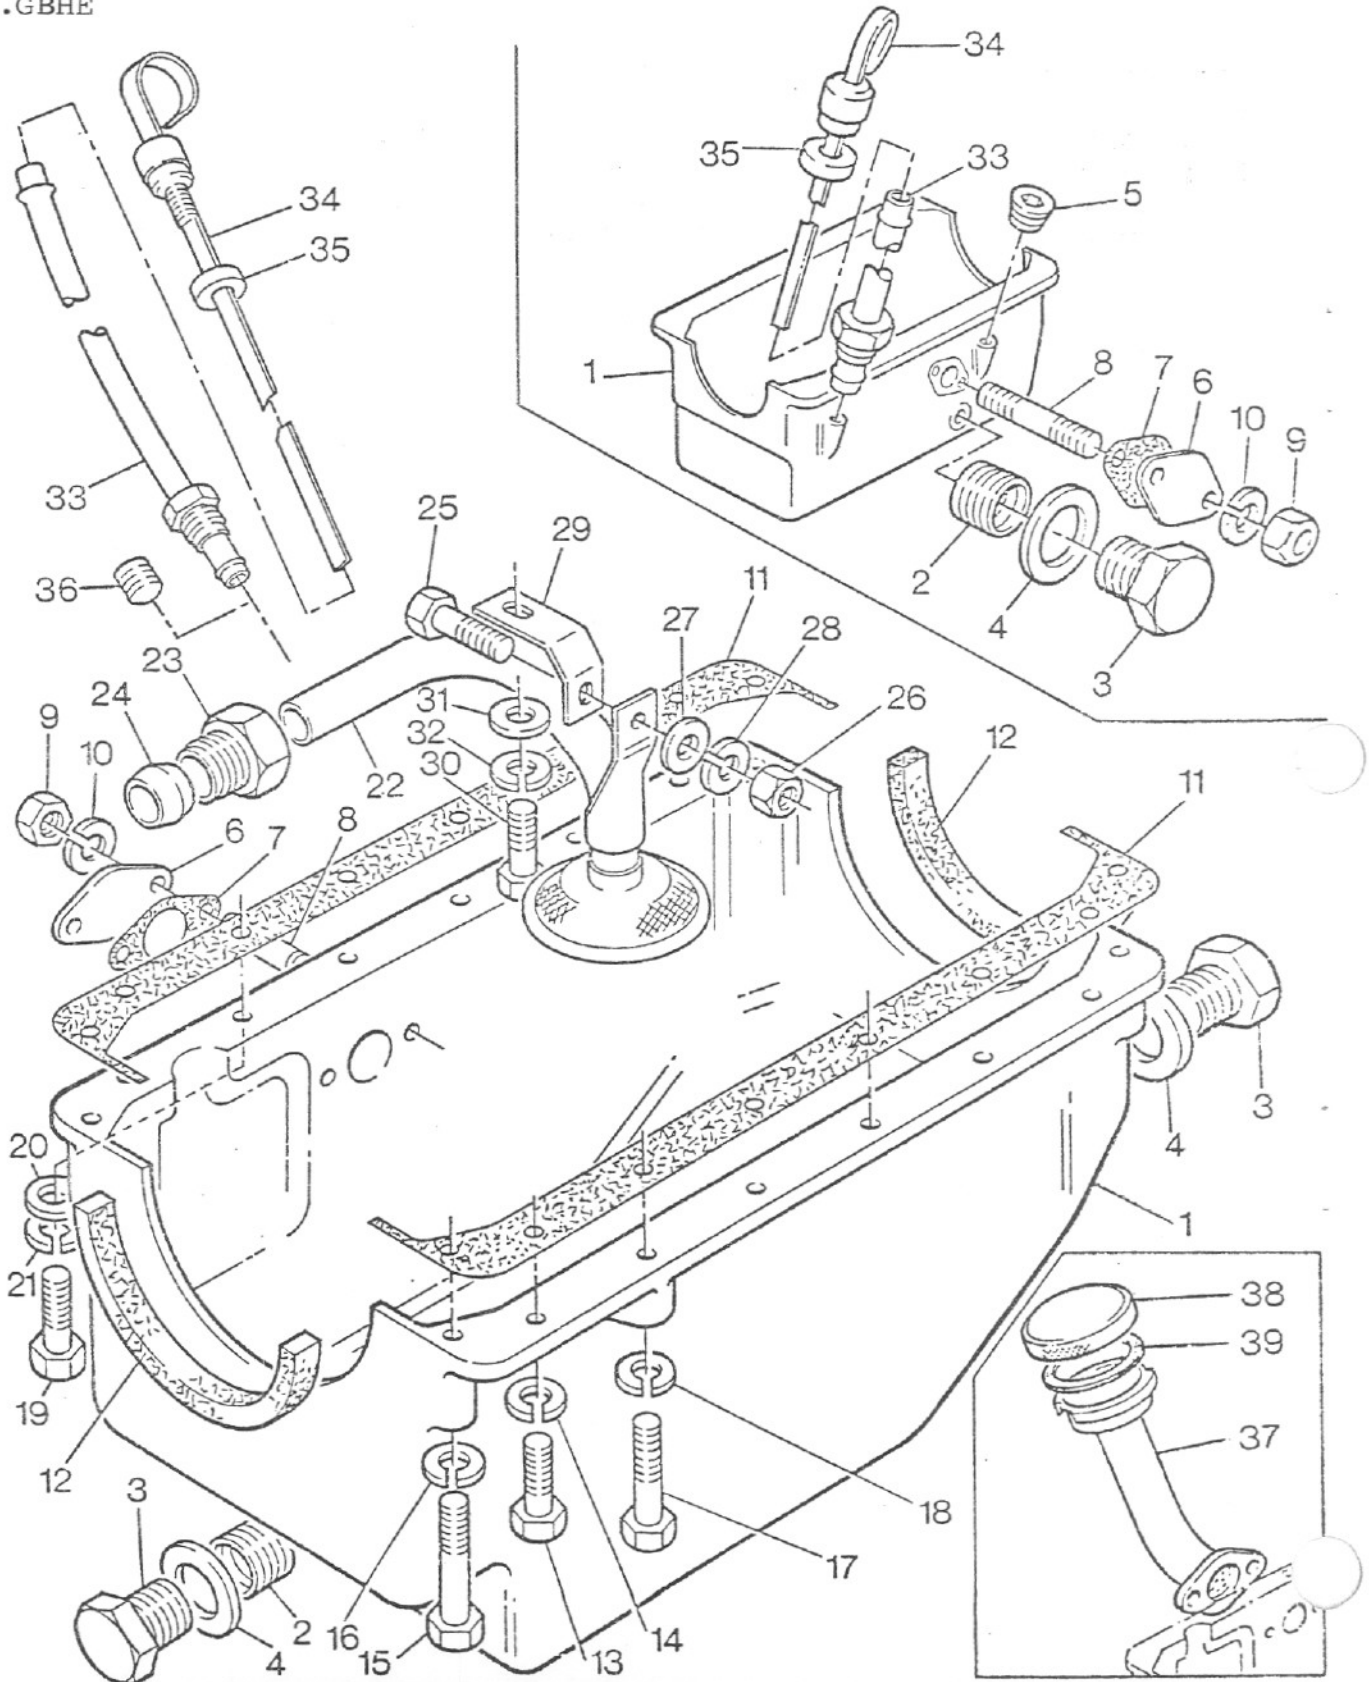

NAAO .GBHE

LUBRICATING OIL SUMP
CARTER D'HUILE
CARTER DEL ACEITE LUBRICANTE

1	41424165		1	SUMP	CARTER D'HUILE	CARTER
2	2137435	1	1	INSERT	DOUILLE	INSERCIÓN
3	2487004		1	PLUG	BOUCHON	TAPON ROSCADO
4	2411260		1	WASHER	RONDELLE	ARANDELA
5	0650594		1	PLUG	BOUCHON	TAPON ROSCADO
6	0941052		1	PLATE	PLAQUE	PLATO
7	36834117		1	JOINT	ARTICULATION	CRUCETA CJTO
8	0826210		2	STUD	GOUJON	ESPARRAGO
9	0576002		2	NUT	ECROU	TUERCA
10	0920053		2	WASHER	RONDELLE	ARANDELA
11	0999659		1	JOINT	ARTICULATION	CRUCETA CJTO
12	0490775		2	JOINT	ARTICULATION	CRUCETA CJTO
13	0746255		10	SCREW	VIS	TORNILLO
14	0920053		10	WASHER	RONDELLE	ARANDELA
15	0096236		4	SCREW	VIS	TORNILLO
16	0920053		4	WASHER	RONDELLE	ARANDELA
17	0096233		1	SCREW	VIS	TORNILLO
18	0920053		1	WASHER	RONDELLE	ARANDELA
19	0746255		1	SCREW	VIS	TORNILLO
21	0920053		1	WASHER	RONDELLE	ARANDELA
22	35736822		1	STRAINER	CREPINE	TAMIZ
23	33532121		1	NUT	ECROU	TUERCA
24	0560244		1	OLIVE	OLIVE	OLIVA
25	0746254		1	SCREW	VIS	TORNILLO
26	0576002		1	NUT	ECROU	TUERCA
27	0920003		1	WASHER	RONDELLE	ARANDELA
28	0920053		1	WASHER	RONDELLE	ARANDELA
29	36517724		1	BRACKET	SUPPORT FIXATION	APLIQUE
30	0746254		1	SCREW	VIS	TORNILLO
31	0920003		1	WASHER	RONDELLE	ARANDELA
32	0920053		1	WASHER	RONDELLE	ARANDELA
33	0620571		1	TUBE	TUBE	CONDUCTO
34	31786422		1	DIPSTICK ASSY	JAUGE	VARILLA NIVEL
35	0920022	34	1	WASHER	RONDELLE	ARANDELA
36	0726403		1	PLUG	BOUCHON	TAPON ROSCADO

* OTHER REFERENCE NOS. NOT APPLICABLE
NON APPLICABLE POUR LES AUTRES NOS. REPERES
NO SE APLICAN LOS OTROS NOS. DE REFERENCIA