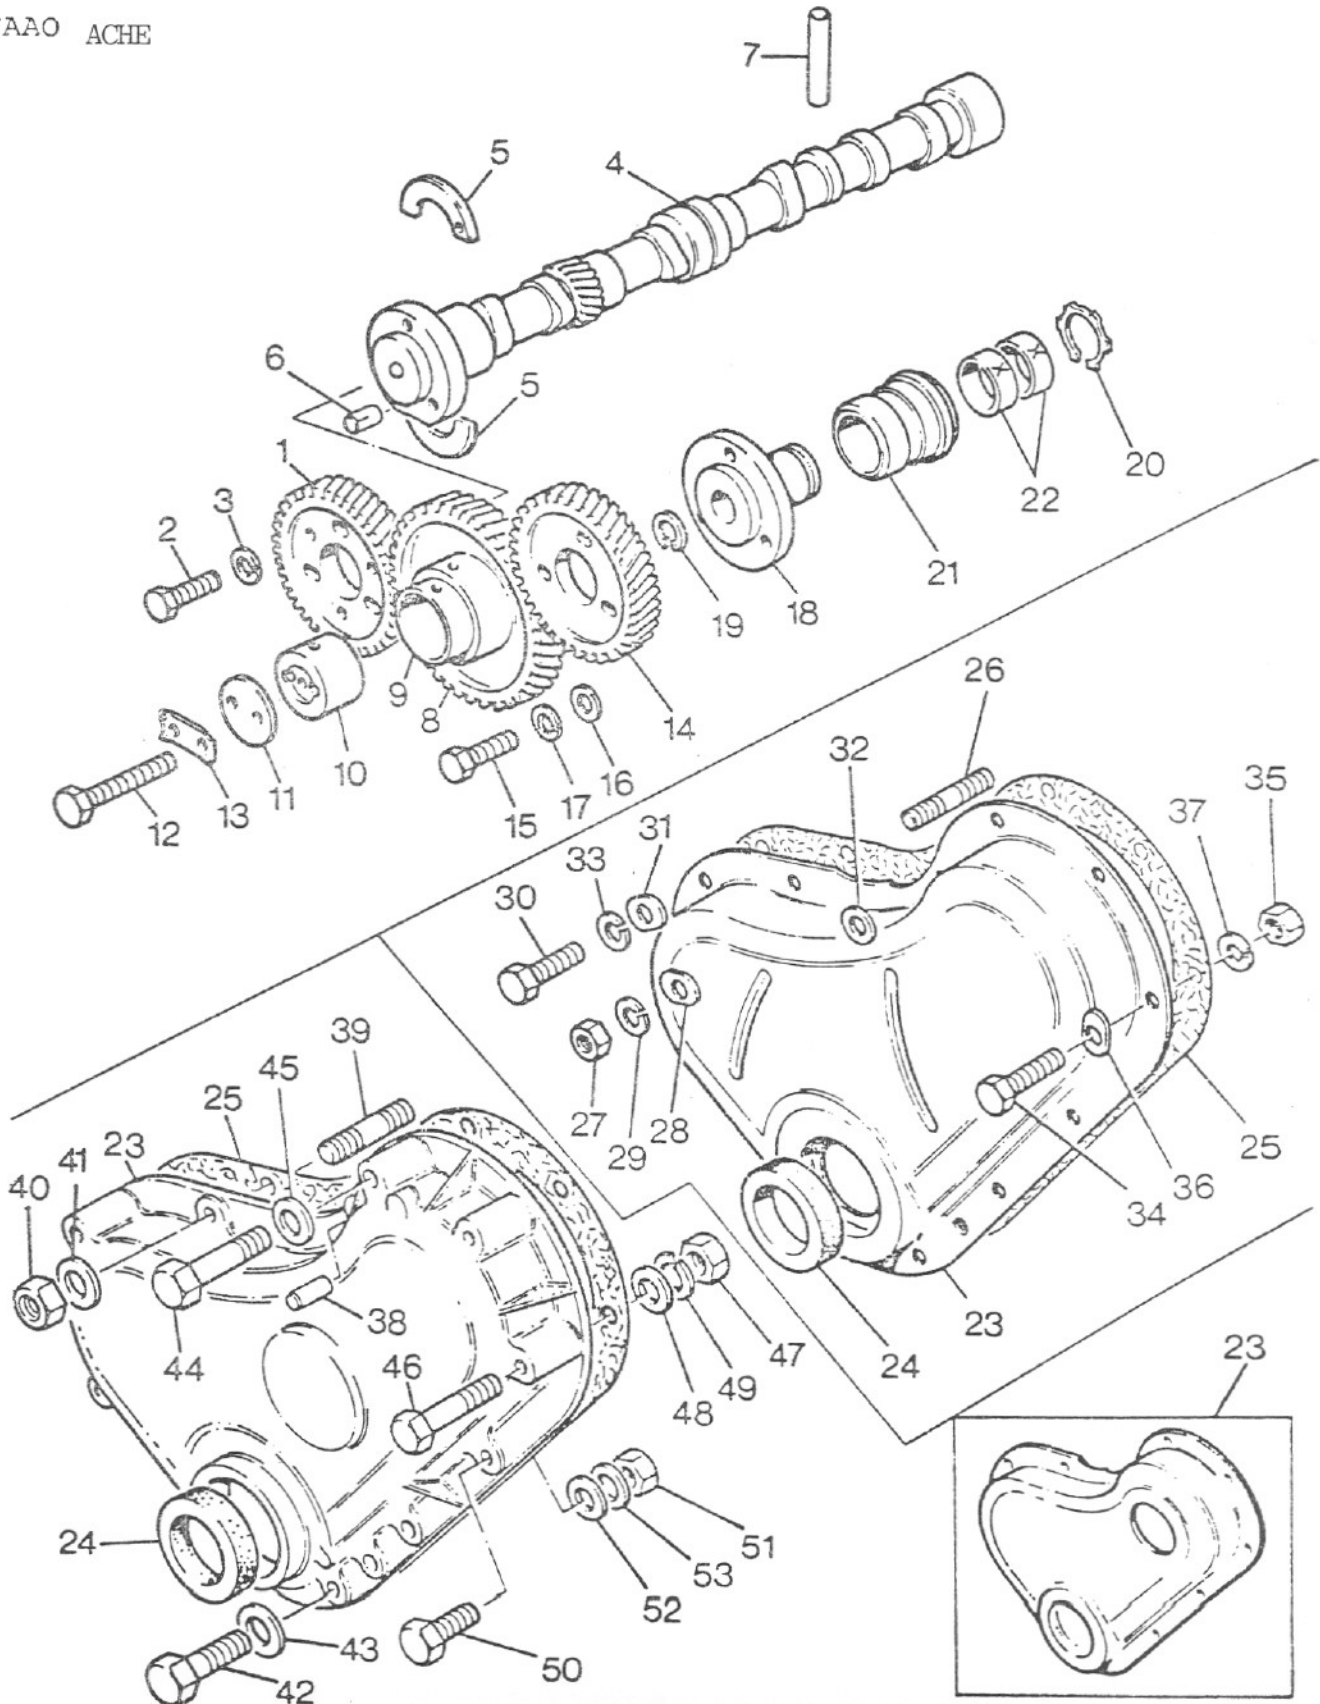

NAAO ACHE

TIMING GEAR & CAMSHAFT
DISTRIBUTION ET ARBRE A CAMES
DISTRIBUCION Y EJE DE LEVAS

1	31171541		1	GEAR	ENGRENAGE	ENGRANAJE
2	0746255		3	SCREW	VIS	TORNILLO
3	0920053		3	WASHER	RONDELLE	ARANDELA
4	31415303		1	CAMSHAFT	ARBRE A CAMES	ARBOL DE LEVAS
5	36178509		2	THRUSTWASHER	RONDELLE	ARANDELA
6	2116053		1	DOWEL	PLOT	CENTRAJE
7	0700279		1	PUSH ROD	TIGE	BOTADOR
8	41115036		1	GEAR	ENGRENAGE	ENGRANAJE
9		8 41115036	1	GEAR	ENGRENAGE	ENGRANAJE
10	33426516		1	HUB	MOYEU	CUBO
11	0941044		1	PLATE	PLAQUE	PLATO
12	0746461		2	SCREW	VIS	TORNILLO
13	0921159		1	TABWASHER	RONDELLE	ARANDELA
14	31171542		1	GEAR	ENGRENAGE	ENGRANAJE
15	0746355		3	SCREW	VIS	TORNILLO
16	0920003		3	WASHER	RONDELLE	ARANDELA
17	0920053		3	WASHER	RONDELLE	ARANDELA
18	33472494		1	HUB	MOYEU	CUBO
19	0170048		1	CIRCLIP	SEGMENT D'ARRET	CIRCLIP
20	2724436		1	CIRCLIP	SEGMENT D'ARRET	CIRCLIP
21	41425781		1	HOUSING	CARTER	CARCASA
22	2511447	21	2	BUSH	BAGUE	CASQUILLO
23	37161104		1	HOUSING	CARTER	CARCASA
24	68354		1	SEAL	BAGUE ETANCHEITE	RETEN
25	36813145		1	JOINT	ARTICULATION	CRUCETA CJTO
26	0826201		1	STUD	GOUJON	ESPARRAGO
27	0576002		1	NUT	ECROU	TUERCA
28	36151505		1	WASHER	RONDELLE	ARANDELA
29	0920053		1	WASHER	RONDELLE	ARANDELA
30	0746255		8	SCREW	VIS	TORNILLO
31	36151505		6	WASHER	RONDELLE	ARANDELA
32	0920003		1	WASHER	RONDELLE	ARANDELA
33	0920053		8	WASHER	RONDELLE	ARANDELA
34	0746052		4	SCREW	VIS	TORNILLO
35	0576001		4	NUT	ECROU	TUERCA
36	36151506		3	WASHER	RONDELLE	ARANDELA
37	0920052		4	WASHER	RONDELLE	ARANDELA

*

OTHER REFERENCE NOS. NOT APPLICABLE
NON APPLICABLE POUR LES AUTRES NOS. REPERES
NO SE APLICAN LOS OTROS NOS. DE REFERENCIA