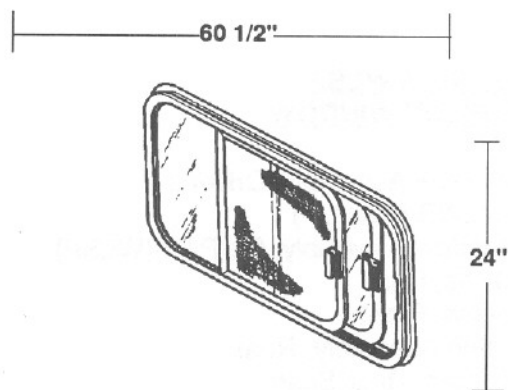

BEDROOM WINDOW

- 3810074 Window Assembly, RH
- 3810066 Window Assembly, LH
- 3810132 Glass, Stationary
- 3810116 Glass, Sliding
- 3773314 Screen Assembly
- 2226199 Clip, Screen Slide
- 0604975 Glazing (15' Req'd)

G
L
A
S
S

W
I
N
D
O
W
S