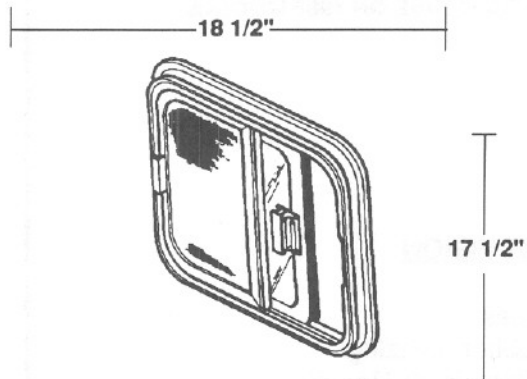

(6% LIGHT TRANSMISSION WINDOWS)
BEGAN USE ON 1986 MODELS

BATH ROOM WINDOW

- 3811064 Window Assembly
- 3811080 Glass, Stationary
- 3811106 Glass, Sliding
- 2230084 Screen Assembly
- 2226199 Clip, Screen Slide
- 1112663 Glazing

(6% LIGHT TRANSMISSION WINDOWS)
BEGAN USE ON 1986 MODELS