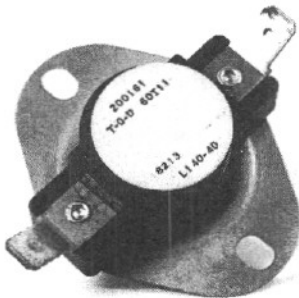

3758927 Switch, Suburban
Furnace Hi-Limit