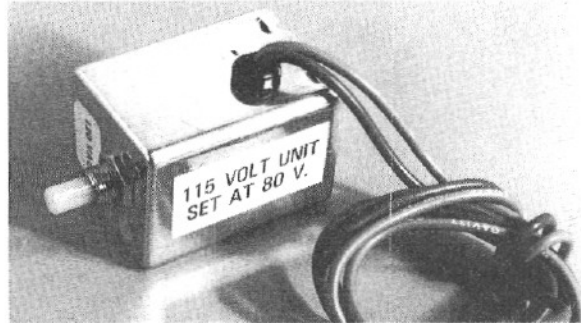

2127314 Switch Assembly, Central
Air Conditioning Fan