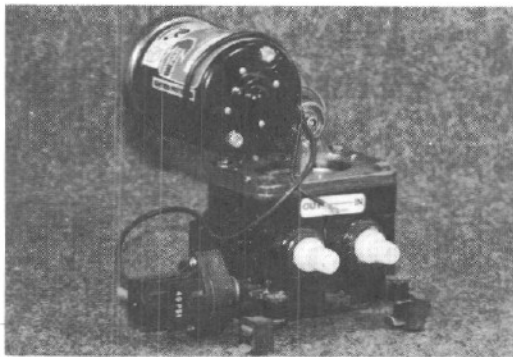

2016913 Water Pump PAR

E
L
E
C
T
R
I
C
A
L