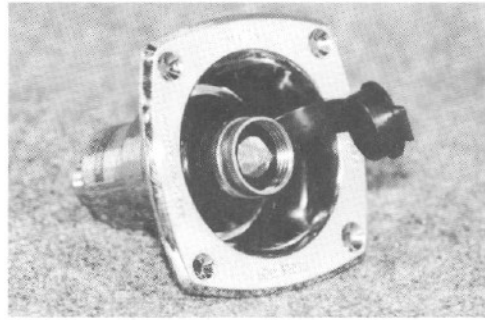

3959772 Regulator, Water Fill