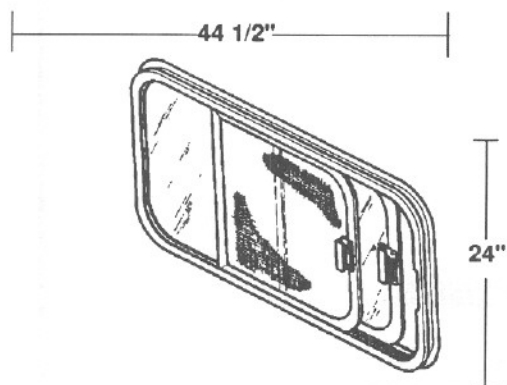

DINETTE WINDOW

- 3810991 Window Assembly, RH
- 3810983 Window Assembly, LH
- 3811031 Glass, Stationary
- 3811056 Glass, Sliding
- 2229649 Screen Assembly
- 2226199 Clip, Screen Slide
- 0604975 Glazing (12' Req'd)

(6% LIGHT TRANSMISSION WINDOWS)
BEGAN USE ON 1986 MODELS