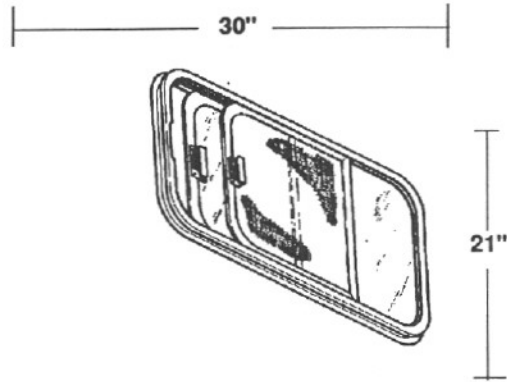

G
L
A
S
S

W
I
N
D
O
W
S

KITCHEN WINDOW

- 3852944 Window Assembly, Kitchen, LH (WLWB)
- 3884491 Window Assembly, Kitchen, RH (WLSP)
- 3848199 Glass, Stationary
- 3848207 Glass, Sliding
- 2229508 Latch
- 3785342 Keeper