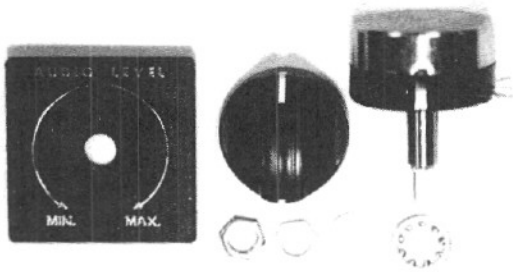

2236990 Switch, CB Radio Volume Control