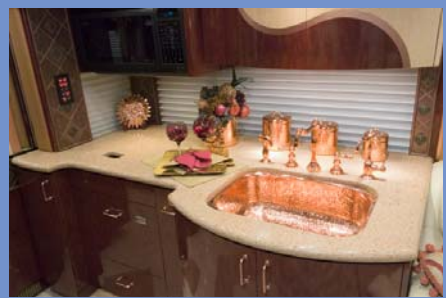

DESIGNER SINKS