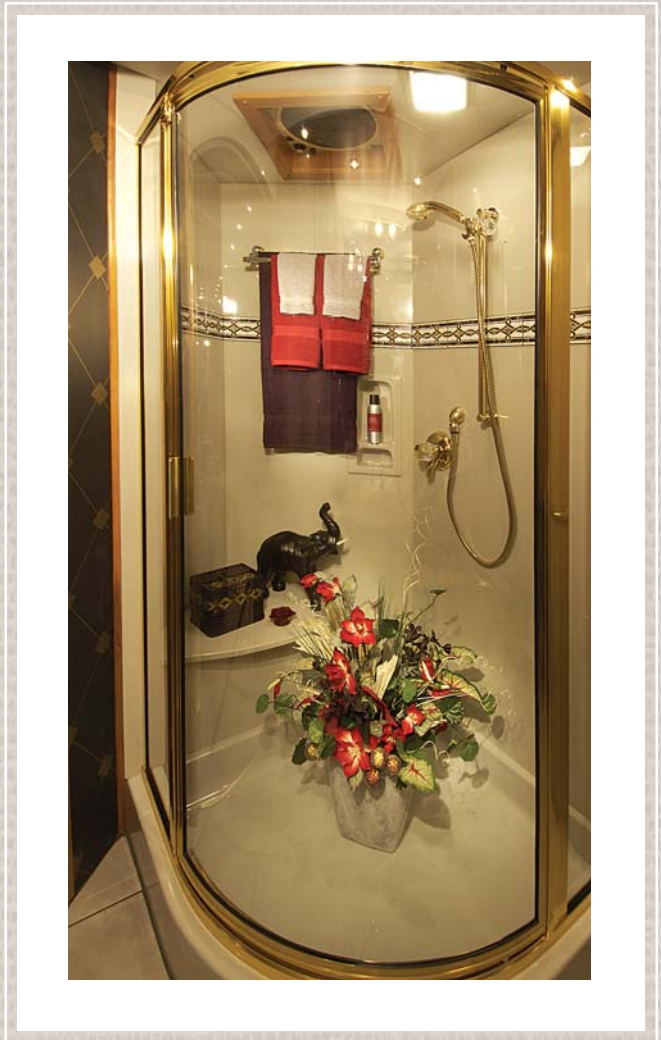

Wanderlodge LXi

Redefining Luxury

Other coaches may give you the option of customizing luxury. On the LXi, it comes standard. It delivers unparalleled luxury and classic styling. From the designer cabinetry . . . to the lavish appointments . . . to the state-of-the-art sound system . . . no detail has been spared. The LXi is truly the new standard by which other luxury coaches will be measured.

Ergonomically designed driver area

32-inch front LCD screen

Panasonic 5.1 Dolby digital surround sound DVD/VCR entertainment system, in-motion satellite and GPS system

Spacious, glass enclosed shower

Rugged Good Looks